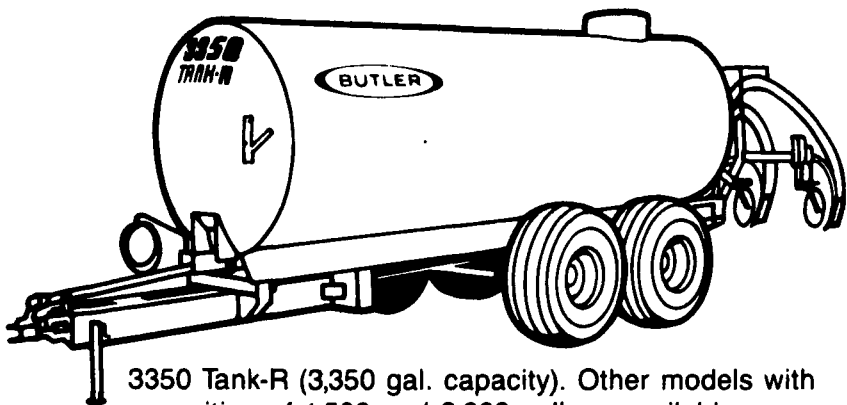

**Livestock
Systems**

builds performance leaders

Value-plus!

Reliable slurry Tank-Rs are built to save you time and money . . . year-in . . . year-out. Here are some of the reasons why:

- Heavy-duty steel construction means longer life.
- Special interior coating won't crack, peel or chip in the cold winters or sag or flow from the heat.
- Special T-frame draw bar supplies the strength to stand up to rugged field conditions.
- Walking tandem axles make the roughest field seem smooth.
- Rear slinger assures an even spread.
- Liquid level indicator makes monitoring easy.

See us for the performance leaders . . .
in systems and service.

3350 Tank-R (3,350 gal. capacity). Other models with capacities of 1,500 and 2,300 gallons available.

TANK-R®
liquid manure spreaders