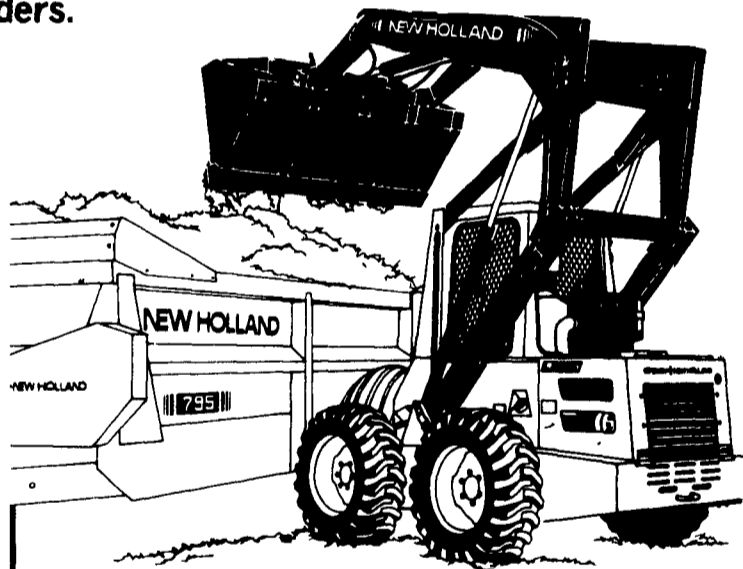

NEW HOLLAND OFFERS YOU UP TO 26% ADDITIONAL LOAD CAPACITY AT NO ADDED COST!

Purchase A New Holland Model 514, 520 or 680 Spreader With Slurry Sides And Get Up To 26% Additional Load Capacity At No Additional Cost... Your Choice Of Free Slurry Sides And Hydraulic End Gate Or Hydraulic End Gate And Upper Beater Or \$850.00 In Lieu Of Above Free Attachments.

Bargains for early buyers

It really pays to think ahead. Because early buyers are getting a bargain on New Holland spreaders. Soon it will be spreading time and you'll want a rugged, dependable spreader that gets the job done fast. And that's what you get when you buy a New Holland Strong Box. So why wait? Take advantage of the special prices on New Holland spreaders now.

Check Out Our New Lower Prices On The L-554 And L-555 Skid Steer Loaders... Now Is The Time To Cash In On Extra Savings With These Units.

More stability, less spillback

The Model L-555 skid-steer loader from New Holland handles loads with greater efficiency. It's a highly maneuverable, dependable loader that lifts up to 1650 lbs. (SAE). The "555" has a longer wheelbase for greater stability, and an exclusive boom linkage that lets you put the load right where you want it. The "555" gives you a fast boom cycle time to speed up your big loading and unloading jobs! High-performance is a standard with New Holland loaders - stop in and run one today.