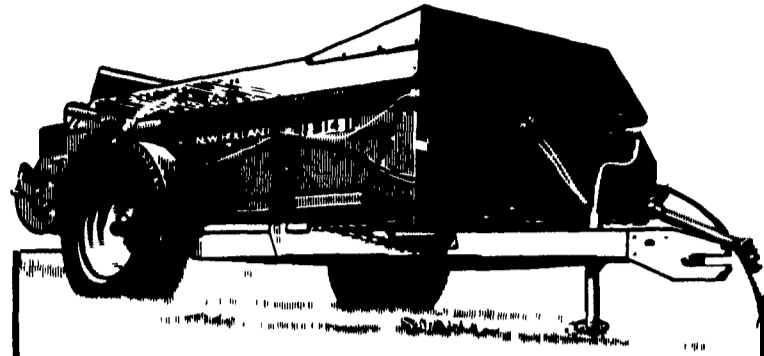

NEW HOLLAND OFFERS YOU UP TO 26% ADDITIONAL LOAD CAPACITY AT NO ADDED COST!

Purchase A New Holland Model 514, 520 or 680 Spreader With Slurry Sides And Get Up To 26% Additional Load Capacity At No Additional Cost... Your Choice Of Free Slurry Sides And Hydraulic End Gate Or Hydraulic End Gate And Upper Beater Or \$850.00 In Lieu Of Above Free Attachments.

Bargains for early buyers

It really pays to think ahead. Because early buyers are getting a bargain on New Holland spreaders. Soon it will be spreading time and you'll want a rugged, dependable spreader that gets the job done fast. And that's what you get when you buy a New Holland Strong Box. So why wait? Take advantage of the special prices on New Holland spreaders now.

Check Out Our New Lower Prices On The L-554 And L-555 Skid Steer Loaders... Now Is The Time To Cash In On Extra Savings With These Units.

More stability, less spillback

The Model L-555 skid-steer loader from New Holland handles loads with greater efficiency. It's a highly maneuverable, dependable loader that lifts up to 1650 lbs. (SAE). The "555" has a longer wheelbase for greater stability, and an exclusive boom linkage that lets you put the load right where you want it. The "555" gives you a fast boom cycle time to speed up your big loading and unloading jobs! High-performance is a standard with New Holland loaders - stop in and run one today.