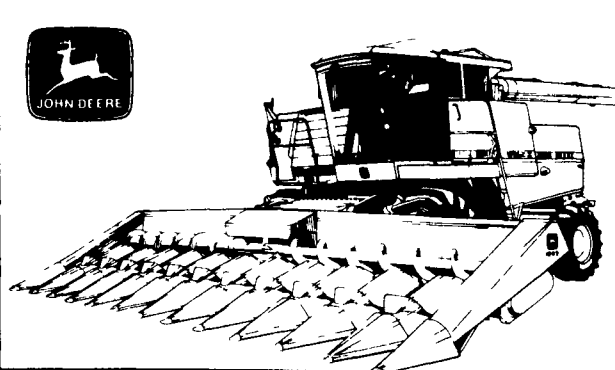

**Rental - Purchase**

**Now Available On All  
Our Used Sidehill  
Combines...**

**See Us For Details!**

**USED  
COMBINES**

★ Choice Of  
Heads

**CORN HARVEST  
SPECIALIST**

**USED TRACTORS**

- JD 2240 w/L **SOLD** ..... 160 Hrs.
- JD 4010..... Diesel
- JD 4240 ..... Quad Trans.
- JD 4430..... Year-Round Cab
- JD 4430..... 4 Post, Power Shift
- Long 4WD. **SOLD** .. With Loader
- JD 4650 MFWD..... Like New
- JD 4630 . Power Shift, Factory Cab
- JD 750 MFWD..... 100 Hours

No Interest Until July 1, 1987

- JD 6600 Sidehill Combine ..... Hydrostatic
- JD 6600 Sidehill Combine..... Priced Right
- JD 4400 Diesel Combine ..... 1100 Hrs.
- JD 6600 Gas Combine..... Mechanics Special
- JD 6600 Combine..... Hydrostatic
- JD 7700 Diesel Combine ..... Low Hours
- JD 4420 Diesel Combine..... Sharp
- JD 4400 Gas Combine ..... 1200 Hrs.
- JD 3300 Combine ..... 2 Row Head