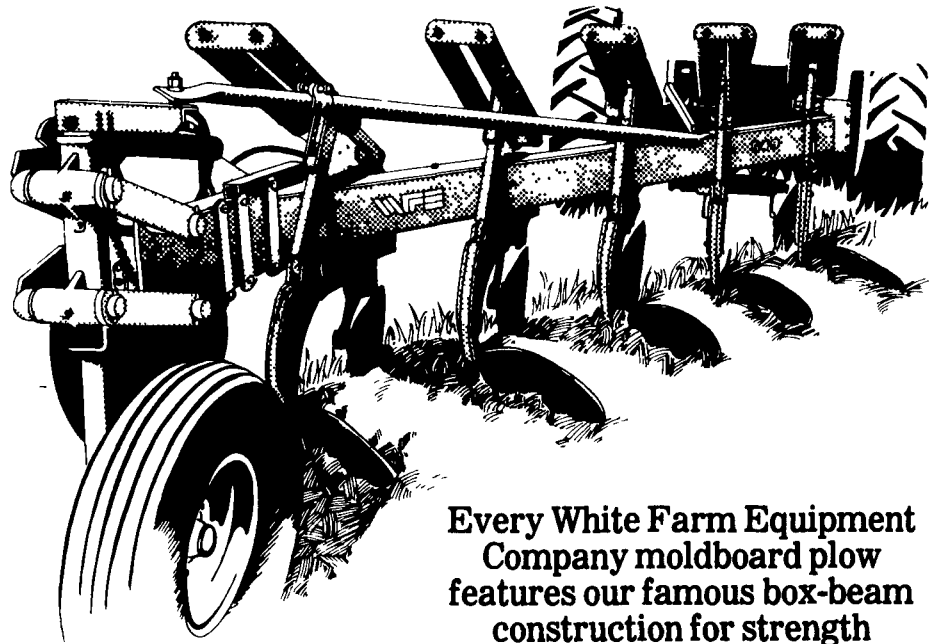

A great job of plowing starts with a great plow

If you really take pride in plowing, stop into our dealership and see the full line of innovative plows from White Equipment Company.

Strength for better plowing. Every White Farm moldboard plow starts with an extra-big box-beam main frame for more working weight and toughness. In fact, every component is designed with an extra measure of toughness.

A tradition of quality. Every plow bottom we build is polished by hand to insure faster scouring in the field. Every style is designed to work well in a variety of soil conditions. Our 125 year history of building plows demands this kind of care.

Choose from 10 models. There's a White Farm moldboard plow for you, whether pull-type, mounted, semi-mounted or flex-back. Ten models in all. From one bottom to twelve. So come on in and see our full line. You'll be glad you did.