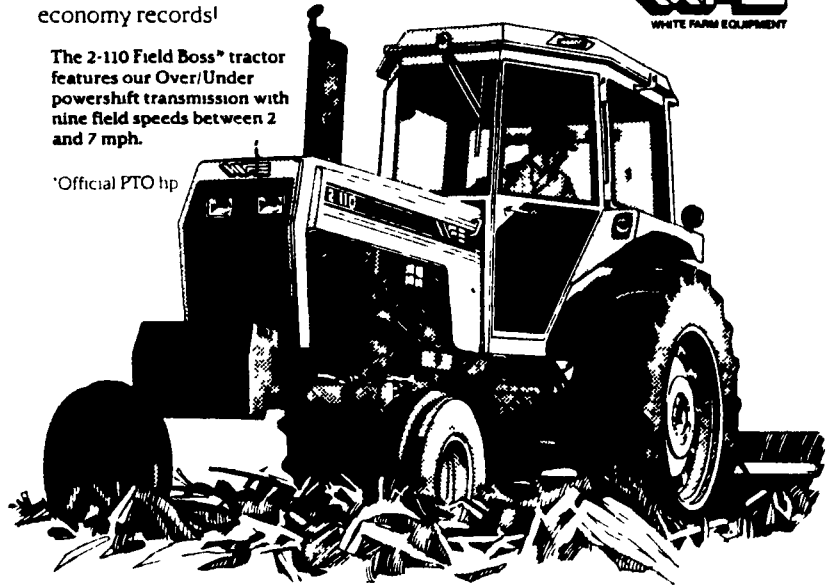

Meet the most fuel-efficient tractor in its class!

The 110 5 hp.* 2-110 Field Boss® tractor teams power, convenience and comfort with the best fuel economy in its class. That's a tough combination to beat!

Record setting efficiency. High performance three-ring pistons, unique intake and exhaust porting and an aspirator-type precleaner improve engine burning and air flow. Part of the reason the 2-110 set new fuel economy records!

Convenience and comfort. Our standard 3x6 Over/Under powershift transmission lets you shift on-the-go through three ranges in each of six forward gears. All shift and hydraulic levers are conveniently located on the right hand console.

Come in today and experience for yourself the quality and value built into every 2-110 Field Boss. You'll like what you see.

The 2-110 Field Boss® tractor features our Over/Under powershift transmission with nine field speeds between 2 and 7 mph.

*Official PTO hp