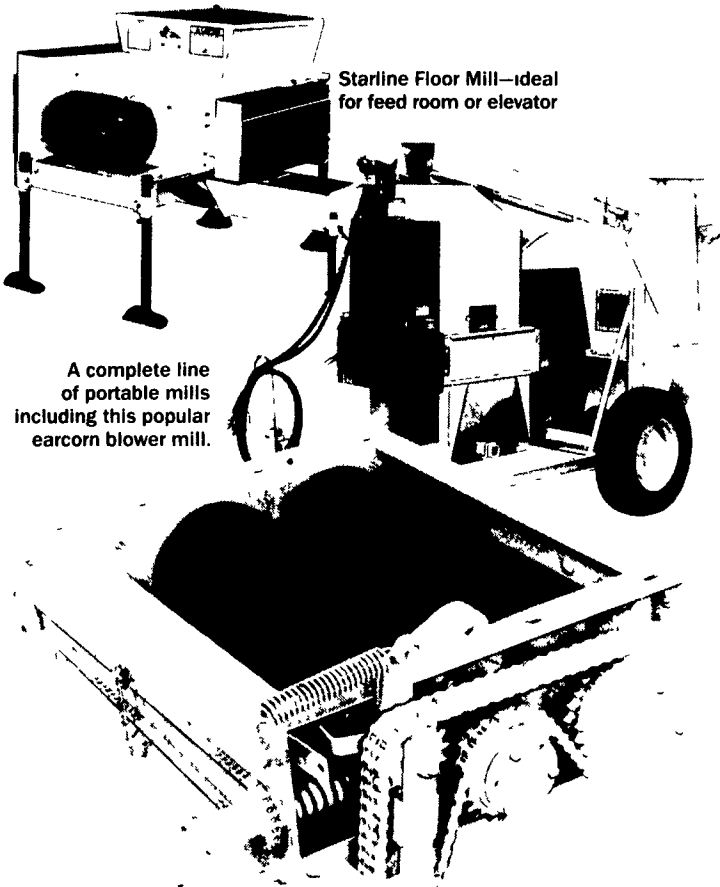

CHALLENGER SILO MILL With BLOWER

Check These All New Features:

- New Jackshaft Drive For Ear Corn Roller Mill And Blower. Blower No Longer Driven Thru The Mill Units May Be Powered By 540 or 1000 RPM PTO for Greater Versatility.
- New Heavy Duty PTO Supplied As Standard Equipment To Meet The Demands Made By Larger HP Tractors
- New Chain Oiling System For Chain Driving The Blower, For More Trouble Free Operation
- New Larger Hydraulic Auger Feeder With 10' By 12" Auger Moves All Grains Faster And Easier

Only 1 Mill Left For 1986 Season

TOLL FREE:
US: 1-800-528-6695
PA: 1-800-528-6693
717-628-2680

Feedmobile Inc.
SALES • PARTS • SERVICE
— For Over 30 Years —
727 Furnace Hills Pike, Lititz, PA 17543

- Patented Feedmobiles
- Roll Feedmobiles
- Stationary Milling Equipment
- Air Systems

SAVE BIG AT THE STARLINE ROLLER MILL SALES DERBY.

Your Starline dealer features a complete line of stationary and portable mills. This a a great time to take advantage of special savings.

It all starts with the best rolls! Starline rolls are machine cut from a continuous length of carbon steel. Fatigue-proof shafts in heavy ship-channel frame withstand tremendous pressure.