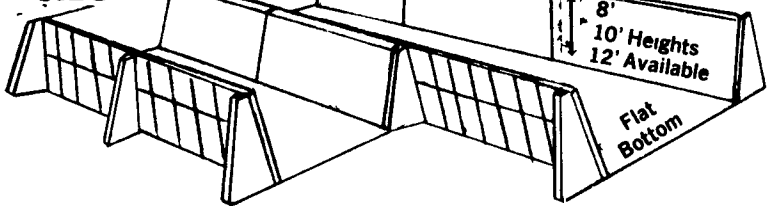

TRENCH SILO

PANEL-STRUCT, INC.

853 Buchanan Trail East
Greencastle, Pa. 17225
PHONE 717-597-4994

CUSTOM DESIGNING FOR YOUR PRE-CAST NEEDS
FOUNDATION WALLS, MANURE PITS, INSULATED PANELS

SILO UNLOADER REPAIR BILL