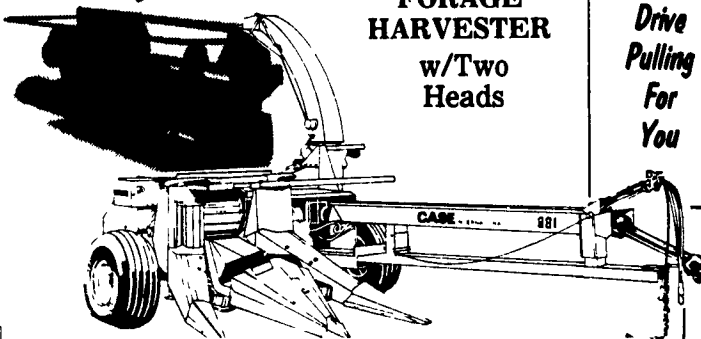

Case International 4500 Vibra Shank Field Cultivator

Pull-Type

THE SAVINGS CONTINUE NEW CASE IH TRACTORS

MODEL 1394

- ROPS
- Power Shift
- 16.9x30 Tires
- Twin Remotes
- 540-1000 PTO

UNDER \$15,000

As Above With Cab, Air & Heat
ADD JUST \$3,300

720 AUTOMATIC PLOW

4 Bottom 18" Auto. Reset
IN STOCK

881 FORAGE HARVESTER
w/Two Heads

180+ Horses All Wheel Drive Pulling For You

NEW CASE IH MODEL 3594 TRACTOR

24 Speed, Power Shift, Loaded!!

In Stock

CASE IH CORN STALK SHREDDERS