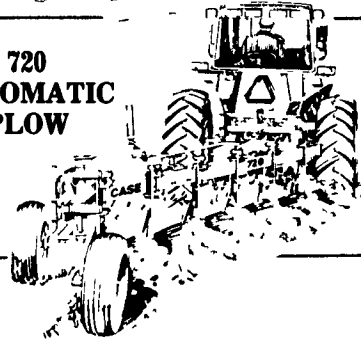

The Choice Is Yours...

The 254 4-wheel drive and a spring-tooth harrow make an excellent team for thorough, close cultivation of corn, soybeans, vegetables and other row crops.

ENGINE HORSEPOWER

234 & 234 HYDRO	18
244	21
254	24
274	30
284	30

Case International 4500 Vibra Shank Field Cultivator

Pull-Type

THE SAVINGS CONTINUE NEW CASE IH TRACTORS

MODEL 1394

- ROPS
- Power Shift
- 16.9x30 Tires
- Twin Remotes
- 540-1000 PTO

UNDER \$15,000

As Above With Cab, Air & Heat
ADD JUST \$3,300

720 AUTOMATIC PLOW

4 Bottom 18" Auto. Reset
IN STOCK

881 FORAGE HARVESTER
w/Two Heads

180+ Horses All Wheel Drive Pulling For You

NEW CASE IH MODEL 3594 TRACTOR

24 Speed, Power Shift, Loaded!!

In Stock

CASE IH CORN STALK SHREDDERS