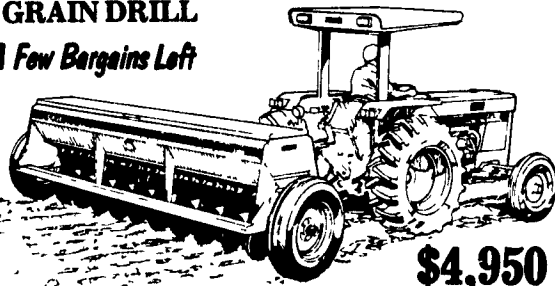

\$10,800

NEW CASE IH 485 DIESEL

42 H.P.
Low Profile - Great For Orchards

- Forward/Reverse Shuttle Trans.
- 9.00x10 Front Tires
- 18.4x16 Rear Tires
- Remote Valve
- Underslug Muffler

UNDER \$11,000

Also Loaders For Over 100 H.P.

The Choice Is Yours...

The 254 4-wheel drive and a spring-tooth harrow make an excellent team for thorough, close cultivation of corn, soybeans, vegetables and other row crops.

ENGINE HORSEPOWER

234 & 234 HYDRO	18
244	21
254	24
274	30
284	30

5100 GRAIN DRILL
Only A Few Bargains Left

24x6 Plain

\$4,950

CASE IH 450 PLOW

(4 Furrow Pictured)

3 Bottom 16", Auto. Reset, Spring Coulters, Trash Plates

\$3,650

Soil shattering action up to 7 inches deep!

Case International 4500 Vibra Shank Field Cultivator

Pull-Type

THE SAVINGS CONTINUE NEW CASE IH TRACTORS

MODEL 1394

- ROPS
- Power Shift
- 16.9x30 Tires
- Twin Remotes
- 540-1000 PTO

UNDER \$15,000

As Above With Cab, Air & Heat
ADD JUST \$3,300