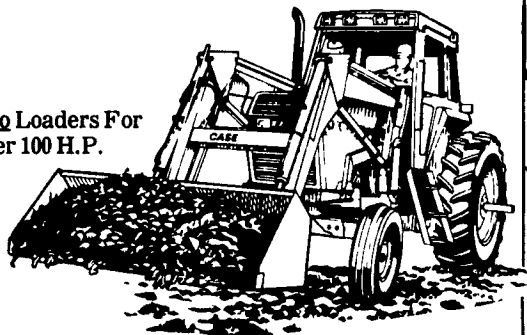

\$10,800

NEW CASE IH 485 DIESEL

42 H.P.
Low Profile - Great For Orchards

- Forward/Reverse Shuttle Trans.
- 9.00x10 Front Tires
- 18.4x16 Rear Tires
- Remote Valve
- Underslug Muffler

UNDER \$11,000

Also Loaders For Over 100 H.P.

The Choice Is Yours...

The 254 4-wheel drive and a spring-tooth harrow make an excellent team for thorough, close cultivation of corn, soybeans, vegetables and other row crops.

ENGINE HORSEPOWER

234 & 234 HYDRO	18
244	21
254	24
274	30
284	30