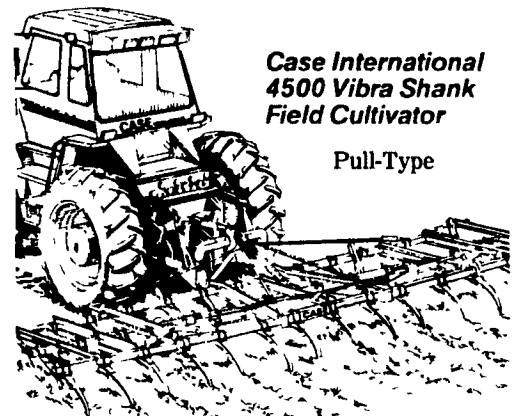

The Choice Is Yours...

The 254 4-wheel drive and a spring-tooth harrow make an excellent team for thorough, close cultivation of corn, soybeans, vegetables and other row crops.

ENGINE HORSEPOWER

234 & 234 HYDRO	18
244	21
254	24
274	30
284	30

5100 GRAIN DRILL
Only A Few Bargains Left

24x6 Plain

\$4,950

CASE IH 450 PLOW

(4 Furrow Pictured)

3 Bottom 16", Auto. Reset, Spring Coulters, Trash Plates

\$3,650

Soil shattering action up to 7 inches deep!

Case International 4500 Vibra Shank Field Cultivator

Pull-Type

THE SAVINGS CONTINUE NEW CASE IH TRACTORS

MODEL 1394

- ROPS
- Power Shift
- 16.9x30 Tires
- Twin Remotes
- 540-1000 PTO

UNDER \$15,000

As Above With Cab, Air & Heat
ADD JUST \$3,300