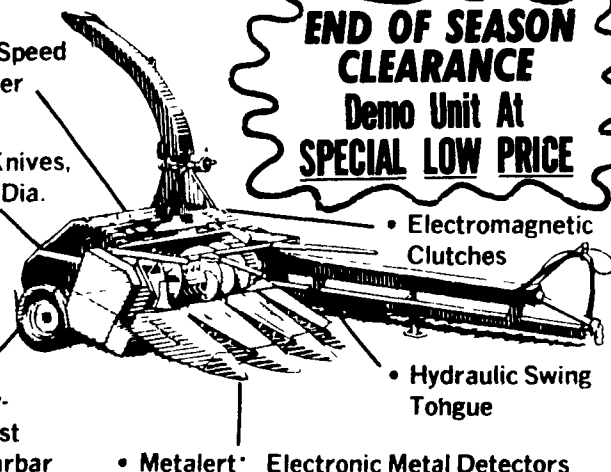

Picture
Perfect
Bales

CALL FOR SPECIAL PRICES

N.H. MODEL 520 SPREADER

Featuring: Hydraulic Drive,
Slurry Sides, Hyd. Endgate

Get Tandem Axle
Capacity At The Cost
Of Single Axle

N.H. MODEL 900 FORAGE HARVESTER

Grind High Moisture Corn
With N.H. Model 890 EN2
EARCORN SNAPPER

One
Only
\$1595
Fits: 890, 892 & 900
Forage Harvesters

- Two Speed Blower
- 12 Knives, 21" Dia.
- Easy-Adjust Shearbar

END OF SEASON
CLEARANCE
Demo Unit At
SPECIAL LOW PRICE