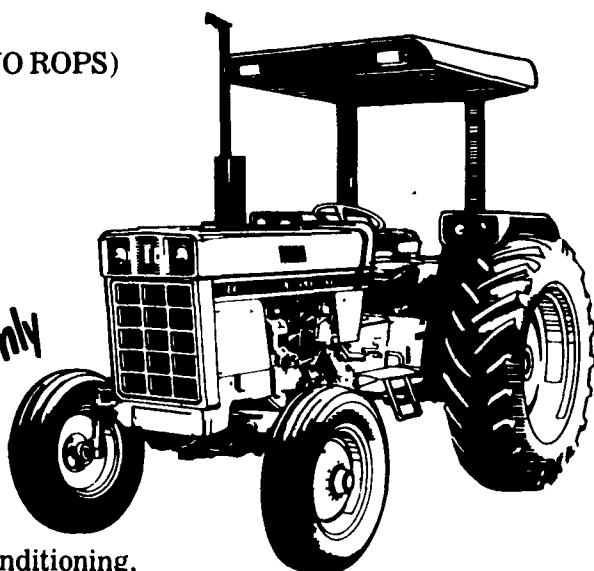

We Ship UPS

MESSICK FARM EQUIPMENT, INC.

Rheems Exit, Rt. 283

Elizabethtown, PA

SERVING THE FARMER FOR 35 YEARS

It Pays To Buy From A Company Whose Business Is Sales AND SERVICE

(717) 367-1319
Toll Free In PA:
1-800-222-3373
Warren Spickler
Home: 653-4560

IH 884 TRACTOR w/CAB

(NO ROPS)

One
Only

Air Conditioning,
16 Speed Power Shift TA, 540 & 1000
PTO, 72.9 HP

\$17,900

8.8% Financing OR Waiver Till May 1, 1987 OR **\$950 CASH REBATE**

NEW CASE 1845C UNI-LOADER

51 H.P., Water-Cooled Diesel
Engine w/ Bucket & Big Tires

Also In Stock: 1835B 32 H.P. Gas

CALL FOR SPECIAL PRICES

TEST DRIVE THE NEW RED TRACTORS

On Display:
MODEL 2096
2WD
11 H.P.

In Stock
At
SPECIAL
PRICES