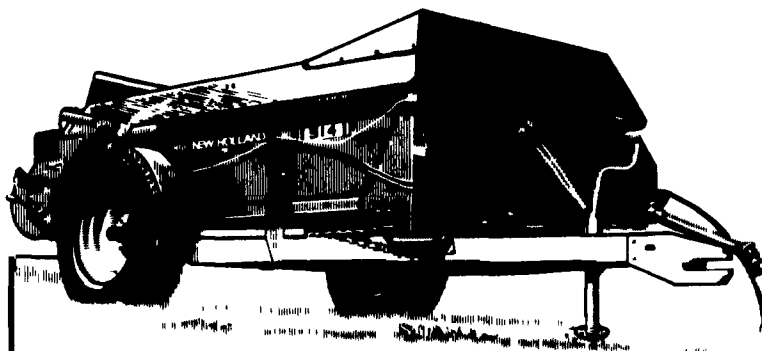

NEW HOLLAND OFFERS YOU UP TO 26% ADDITIONAL LOAD CAPACITY AT NO ADDED COST!

Purchase A New Holland Model 514, 520 or 680 Spreader With Slurry Sides And Get Up To 26% Additional Load Capacity At No Additional Cost... Your Choice Of Free Slurry Sides And Hydraulic End Gate Or Hydraulic End Gate And Upper Beater Or \$850.00 In Lieu Of Above Free Attachments.

Bargains for early buyers

It really pays to think ahead. Because early buyers are getting a bargain on New Holland spreaders. Soon it will be spreading time and you'll want a rugged, dependable spreader that gets the job done fast. And that's what you get when you buy a New Holland Strong Box. So why wait? Take advantage of the special prices on New Holland spreaders now.

Don't Be Misled By "Bargain" Priced Spreaders That Don't Give You The Dependability, Durability And Convenience Of New Holland Spreaders.

More stability, less spillback

The Model L-555 skid-steer loader from New Holland handles loads with greater efficiency. It's a highly maneuverable, dependable loader that lifts up to 1650 lbs. (SAE). The "555" has a longer wheelbase for greater stability, and an exclusive boom linkage that lets you put the load right where you want it. The "555" gives you a fast boom cycle time to speed up your big loading and unloading jobs! High-performance is a standard with New Holland loaders - stop in and run one today.