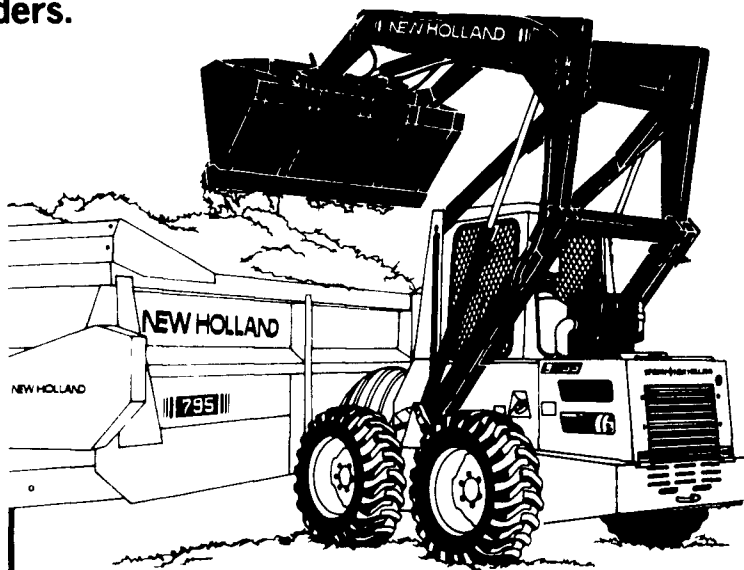

NEW HOLLAND OFFERS YOU UP TO 26% ADDITIONAL LOAD CAPACITY AT NO ADDED COST!

Purchase A New Holland Model 514, 520 or 680 Spreader With Slurry Sides And Get Up To 26% Additional Load Capacity At No Additional Cost... Your Choice Of Free Slurry Sides And Hydraulic End Gate Or Hydraulic End Gate And Upper Beater Or \$850.00 In Lieu Of Above Free Attachments.

Bargains for early buyers

It really pays to think ahead. Because early buyers are getting a bargain on New Holland spreaders. Soon it will be spreading time and you'll want a rugged, dependable spreader that gets the job done fast. And that's what you get when you buy a New Holland Strong Box. So why wait? Take advantage of the special prices on New Holland spreaders now.

Don't Be Misled By "Bargain" Priced Spreaders That Don't Give You The Dependability, Durability And Convenience Of New Holland Spreaders.

More stability, less spillback

The Model L-555 skid-steer loader from New Holland handles loads with greater efficiency. It's a highly maneuverable, dependable loader that lifts up to 1650 lbs. (SAE). The "555" has a longer wheelbase for greater stability, and an exclusive boom linkage that lets you put the load right where you want it. The "555" gives you a fast boom cycle time to speed up your big loading and unloading jobs! High-performance is a standard with New Holland loaders - stop in and run one today.

Check Out Our New Lower Prices On The L-554 And L-555 Skid Steer Loaders... Now Is The Time To Cash In On Extra Savings With These Units.

New Holland Also Offers You A Free Bucket On Models L-250, 400 and 700 Series Skid Steer Loaders...