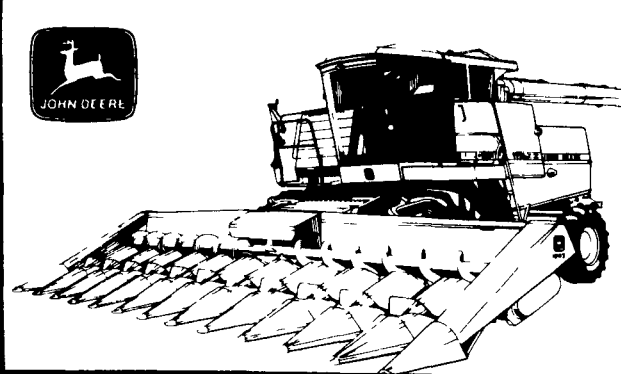

**Rental - Purchase**

**Now Available On All  
Our Used Sidehill  
Combines...**

**See Us For Details!**

**USED  
COMBINES**

★ Choice Of  
Heads

**CORN HARVEST  
SPECIALIST**

**USED TRACTORS**

- JD 2240 w/Loader ..... 160 Hrs.
- JD 4010..... Diesel
- JD 4240 ..... Quad Trans.
- JD 4430..... Year-Round Cab
- JD 4430..... Sound Gard Cab
- Long 4WD..... With Loader
- JD 4650 MFWD..... Like New
- JD 750 MFWD..... 100 Hours

No Interest Until July 1, 1987

- JD 6600 Sidehill Combine ..... Hydrostatic
- JD 6600 Sidehill Combine..... Priced Right
- JD 4400 Diesel Combine ..... 1100 Hrs.
- JD 4400 Gas Combine **SOLD** ..... Extra Clean
- JD 6600 Gas Combine..... Mechanics Special
- JD 6600 Combine..... Hydrostatic
- JD 7700 Diesel Combine..... Low Hours