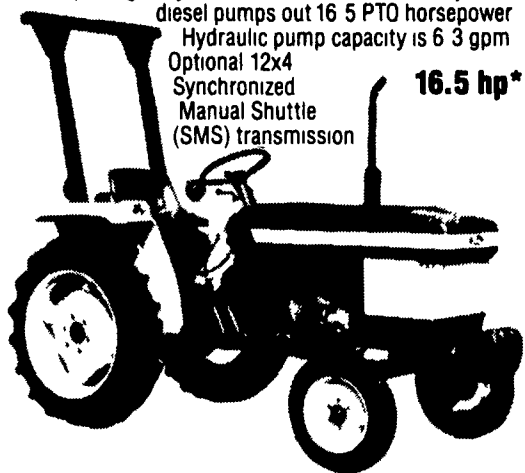

FORD 1310—IMPRESSIVE PERFORMANCE

If you want big performance in a small, economical package, you want the Ford 1310. Its 3-cylinder diesel pumps out 16.5 PTO horsepower. Hydraulic pump capacity is 6.3 gpm. Optional 12x4 Synchronized Manual Shuttle (SMS) transmission.

16.5 hp*