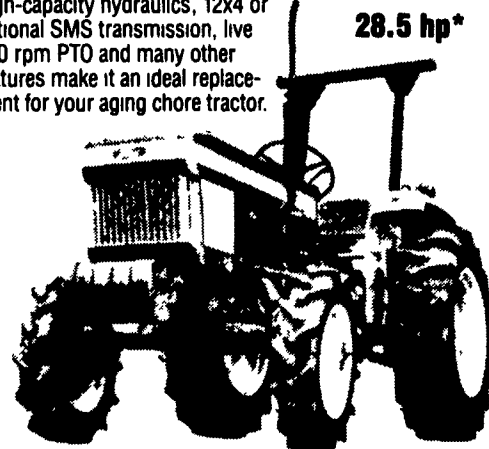

This is a limited time offer. Stop in soon for details!

* Gross engine horsepower

FORD 1310—IMPRESSIVE PERFORMANCE

If you want big performance in a small, economical package, you want the Ford 1310. Its 3-cylinder diesel pumps out 16.5 PTO horsepower. Hydraulic pump capacity is 6.3 gpm. Optional 12x4 Synchronized Manual Shuttle (SMS) transmission.

16.5 hp*

FORD 1510—THE "CAN-DO" TRACTOR

Loading, landscaping or light farm work? Call on the 19.5 PTO hp Ford 1510! It offers an amazing combination of performance, strength, features and economy. Put one with the optional SMS transmission through its paces!

19.5 hp*

1910—28.5 PTO HP COMPACT

The 1910 is ideal for small or specialty farms, businesses, or larger farms that need an economical utility tractor. High-capacity hydraulics, 12x4 or optional SMS transmission, live 540 rpm PTO and many other features make it an ideal replacement for your aging chore tractor.

28.5 hp*

NEW FORD 2110—LOTS OF MUSCLE FOR THE MONEY

The new Ford 2110 is economical to own, operate and maintain. Yet with an honest 34 PTO hp and many big tractor features, it can handle just about any kind of work you have to do. 12x4 or optional SMS transmission.