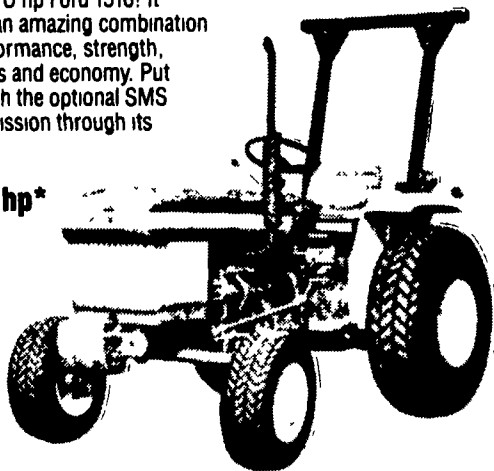

Save 50% on 3-year Extended Service Protection

During this special sale period, you may also purchase Ford Extended Service Plan protection for three years or 2,500 operating hours, whichever comes first, for only half of the regular cost.

This is a limited time offer. Stop in soon for details!

* Gross engine horsepower

FORD 1310—IMPRESSIVE PERFORMANCE

If you want big performance in a small, economical package, you want the Ford 1310. Its 3-cylinder diesel pumps out 16.5 PTO horsepower. Hydraulic pump capacity is 6.3 gpm. Optional 12x4 Synchronized Manual Shuttle (SMS) transmission.

16.5 hp*

FORD 1510—THE "CAN-DO" TRACTOR

Loading, landscaping or light farm work? Call on the 19.5 PTO hp Ford 1510! It offers an amazing combination of performance, strength, features and economy. Put one with the optional SMS transmission through its paces!

19.5 hp*

1910—28.5 PTO HP COMPACT

The 1910 is ideal for small or specialty farms, businesses, or larger farms that need an economical utility tractor. High-capacity hydraulics, 12x4 or optional SMS transmission, live 540 rpm PTO and many other features make it an ideal replacement for your aging chore tractor.