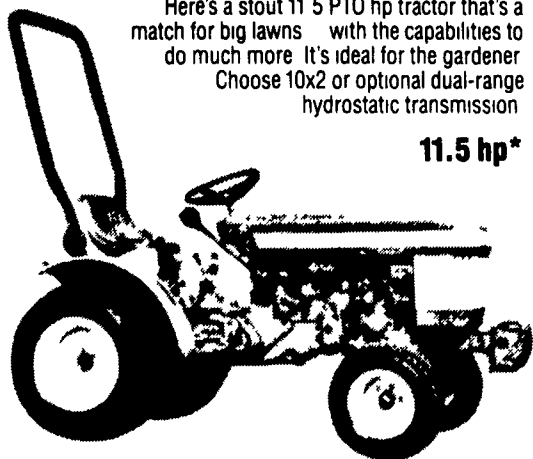

IT'S HARD TO BEAT FORD!

QUALITY COMPACT DIESELS... CHOOSE THE SIZE YOU NEED!

1110—OUR SMALLEST DIESEL

Here's a stout 11.5 PTO hp tractor that's a match for big lawns with the capabilities to do much more. It's ideal for the gardener. Choose 12x4 or optional dual-range hydrostatic transmission.

11.5 hp*

5 3/4%

ANNUAL PERCENTAGE RATE FINANCING

Ford compact tractors
At this rate, they may be the best buy going.

Compact tractors don't come any better than the 13 to 38-horsepower* Ford 1000 Series diesels. And now these high-quality units are an even better value.

This is a limited time offer. Stop in soon for details!

* Gross engine horsepower

FORD 1310—IMPRESSIVE PERFORMANCE

If you want big performance in a small, economical package, you want the Ford 1310. Its 3-cylinder diesel pumps out 16.5 PTO horsepower. Hydraulic pump capacity is 6.3 gpm. Optional 12x4 Synchronized Manual Shuttle (SMS) transmission.

34 hp*

FORD 1210—THE LITTLE POWERHOUSE

The same dimensions, features and maneuverability as the Ford 1110, but with a larger, 3-cylinder 13.5 PTO hp diesel. It makes a fine confined-area loading tractor. Or add a rear tiller and get ready for serious gardening!