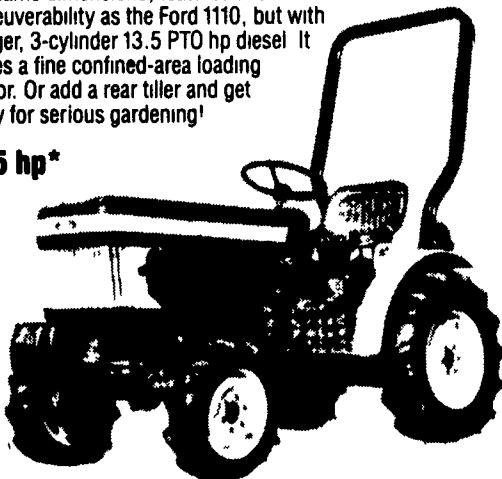

FORD 1210—THE LITTLE POWERHOUSE

The same dimensions, features and maneuverability as the Ford 1110, but with a larger, 3-cylinder 13.5 PTO hp diesel. It makes a fine confined-area loading tractor. Or add a rear tiller and get ready for serious gardening!

13.5 hp*