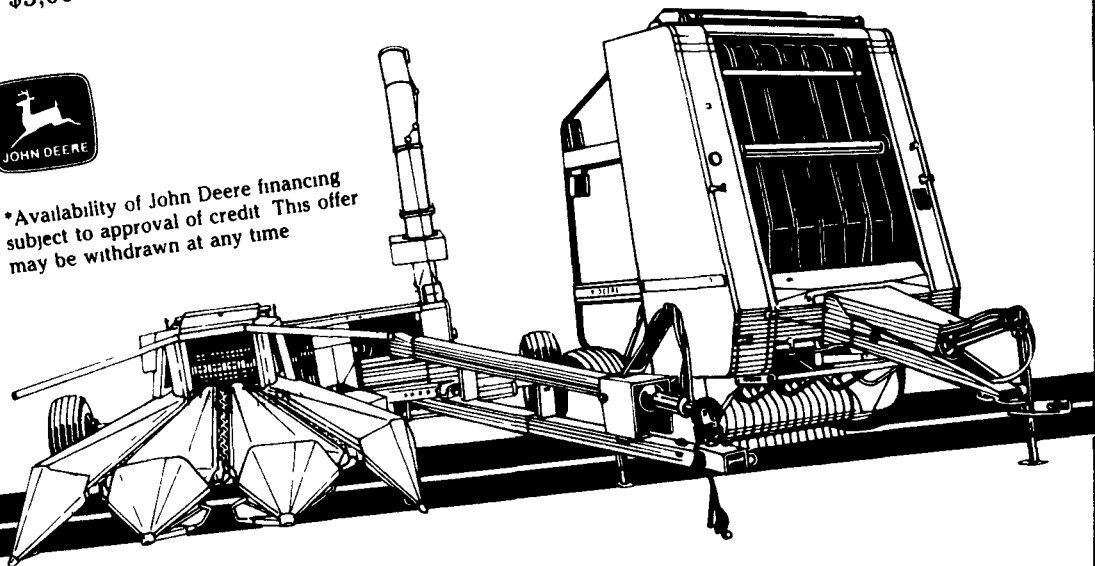

JOHN DEERE HAY AND FORAGE EQUIPMENT

SAVE BIG and then some

John Deere has made us a deal that will save you a bunch. Big pass-along savings on hay and forage equipment are available to you right now. Come in and save big and then **save more** by waving finance charges good-bye to March 1, 1987. OR take a big discount in lieu of finance waiver.* There's also a finance waiver to January 1, 1987, on used John Deere hay and forage equipment. And you can get customer discounts up to \$3,000 on hay equipment and up to \$850 on pull-type forage harvesters.

*Availability of John Deere financing subject to approval of credit. This offer may be withdrawn at any time.

We'll knock the first \$400 off the implement

It's opportunity knocking! John Deere will give you \$400 credit toward the cost of any new John Deere implement when you buy a new Task-Master™ compact utility tractor - 650, 750, 850, 950, 1050 or 900 High Clearance models, 17 to 37 horsepower. The implement selected must be designed for use with compact utility tractors. Choose from mowers, loaders, tillage tools, blades, whatever in the long John Deere line. Offer good until cancelled. Come knocking!