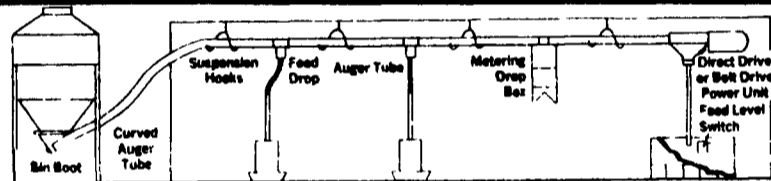

Flex-Auger Systems, PVC Tubing, 2", 3", 4" & 5" Diameter Systems

BUY A 1986 TIMPTE LIGHTWEIGHT GRAIN HOPPER NOW

Got Grain? Then get the trailer that is TimpTE tough... the Super Hopper. It's not only built to take it...it's also built to cut fuel costs. The Super Hopper is lightweight and aerodynamically designed to reduce wind drag. When there's grain to be hauled, TimpTE does the haulin' best and pulls a lot easier than the rest.