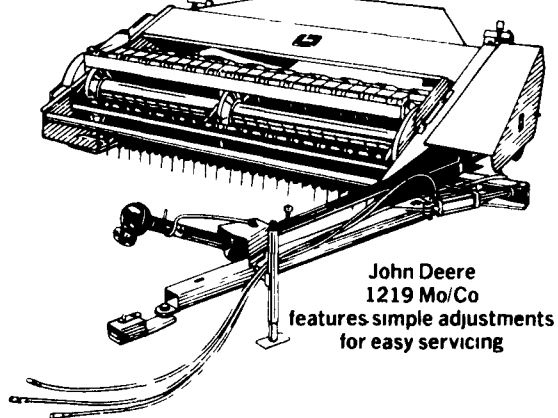

SUPER SAVINGS ON NEW JOHN DEERE FORAGE EQUIPMENT IN STOCK
 3970 PT Harvester, 1000 pto, Spout & Row-Trak for 3 row
 3950 PT Harvester, 1000 pto
 Three Row Narrow Row Crop Heads
 Two Row Narrow Row Crop Head
 7 & 5 1/2 Ft. Hay Pick Up Attach.

SQUARER BALES

John Deere's baler line builds squarer, stackable bales

To build solid, square-cornered bales consistently, you need consistent control of the hay. And John Deere's 327, 337 and 347 Balers give that control from the moment hay touches the pickup.

A floating tapered auger and adjustable feeder forks take over to keep material flowing evenly. The gear-driven knottor puts the finishing touch on these solid, stackable bales from John Deere.

New 327 Balers In Stock For Immediate Delivery—Special Price

EASY ADJUSTMENTS

John Deere 1219 Mo/Co features simple adjustments for easy servicing

Different hay crops have varying conditioning requirements. That's why John Deere's 1219 Mower/Conditioner gives you the option of changing roll spacing and pressure in just a few minutes.