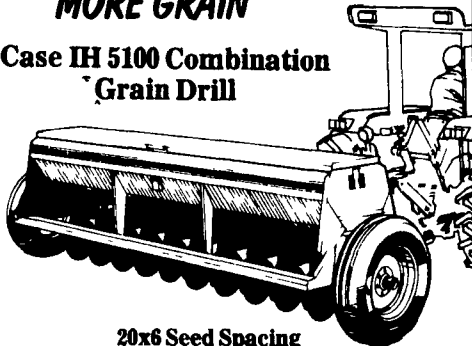

NEW CASE 1845C UNI-LOADER

51 H.P., Water-Cooled Diesel Engine w/ Bucket & Big Tires

In Stock

Call For Special Low, Low Price

GET UP TO 25% MORE GRAIN

Case IH 5100 Combination Grain Drill

20x6 Seed Spacing

Outstanding accuracy begins with IH feed cups that deliver seed uniformly.

RESEARCH PROVEN - Fertilizer On The Row Will Produce MORE-MORE-MORE Grain & Beans

MODEL 600 BLOWER

Capacity to match tall silos 100 ft. or more... Up to 180 Tons Per Hr.

In Stock... Ready To Go

NEW CASE IH PROGRAM

8.8% APR Financing OR Waiver of Interest Till Sept. 1, 1987

IH 884 TRACTOR w/CAB

(NO ROPS) Air Conditioning

One Only

\$17,900

8.8% Financing OR Waiver Until April 1, 1987

• NH 489 Haybine
• Gehl 99 Twin Blower, Ex. Condition