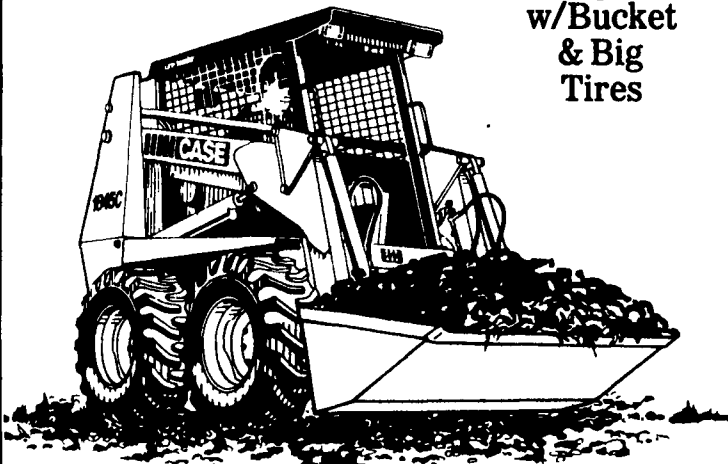

MESSICK FARM EQUIPMENT, INC.

Farm Equipment Is Our Business
RHEEMS EXIT, RT. 283, ELIZABETHTOWN, PA.

"The Best Of Two Worlds"

PH: (717) 367-1319 Toll Free In PA. 1-800-222-3373 Warren Spickler-Home 653-4560 We Ship UPS

NEW CASE 1845C UNI-LOADER

51 H.P., Water-Cooled Diesel Engine w/ Bucket & Big Tires

In Stock

Call For Special Low, Low Price

GET UP TO 25% MORE GRAIN

Case IH 5100 Combination Grain Drill

20x6 Seed Spacing

Outstanding accuracy begins with IH feed cups that deliver seed uniformly.

RESEARCH PROVEN - Fertilizer On The Row Will Produce MORE-MORE-MORE Grain & Beans

MODEL 600 BLOWER

Capacity to match tall silos 100 ft. or more... Up to 180 Tons Per Hr.

In Stock... Ready To Go

NEW CASE IH PROGRAM