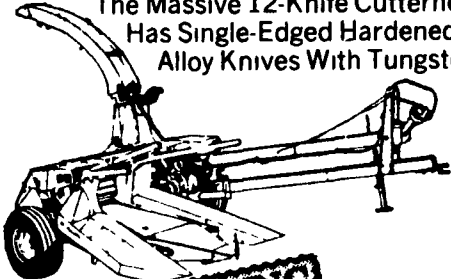

THE NEW NH MODEL 790 FORAGE HARVESTER

The Massive 12-Knife Cutterhead Has Single-Edged Hardened Alloy Knives With Tungsten

A NEW GIANT

NEW HOLLAND 1900 FORAGE HARVESTER

5 Year Cutter Head Warranty