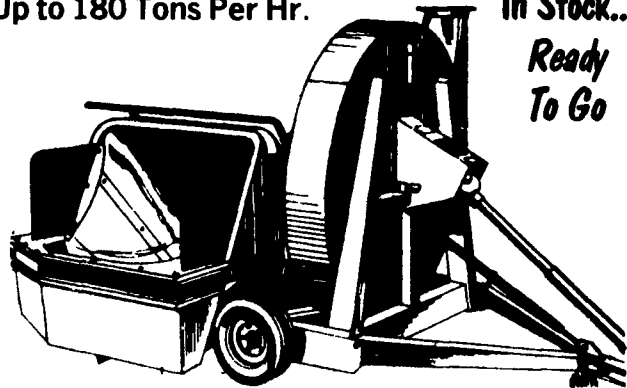

NEW CASE 1845C UNI-LOADER

51 H.P., Water-Cooled Diesel Engine w/ Bucket & Big Tires

In Stock

Call For Special Low, Low Price

GET UP TO 25% MORE GRAIN

Case IH 5100 Combination Grain Drill

20x6 Seed Spacing

Outstanding accuracy begins with IH feed cups that deliver seed uniformly.

RESEARCH PROVEN - Fertilizer On The Row Will Produce MORE-MORE-MORE Grain & Beans

MODEL 600 BLOWER

Capacity to match tall silos 100 ft. or more... Up to 180 Tons Per Hr.

In Stock... Ready To Go

NEW CASE IH PROGRAM