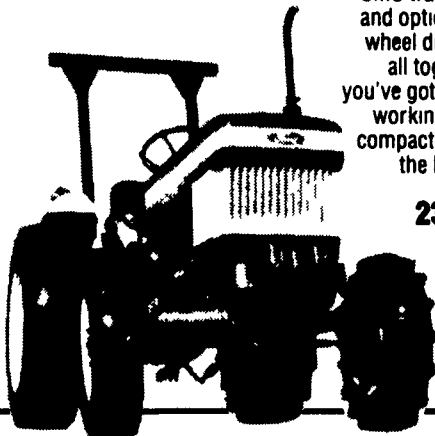

13.5 hp*

FORD 1310—IMPRESSIVE PERFORMANCE

If you want big performance in a small, economical package you want the Ford 1310. Its 3-cylinder diesel pumps out 16.5 PTO horsepower. Hydraulic pump capacity is 6.3 gpm. Optional 12x4 Synchronized Manual Shuttle (SMS) transmission.

16.5 hp*

FORD 1510—THE "CAN-DO" TRACTOR

Loading, landscaping or light farm work? Call on the 19.5 PTO hp Ford 1510! It offers an amazing combination of performance, strength, features and economy. Put one with the optional SMS transmission through its paces!

19.5 hp*

FORD 1710—THE VERSATILE COMPACT

23.5 PTO hp can do a whole lot of work. Now add in all the Ford 1000 Series features, a 12x4 or optional SMS transmission and optional front-wheel drive. Put it all together and you've got one hard-working versatile compact tractor—the Ford 1710!

23.5 hp*

1910—28.5 PTO HP COMPACT

The 1910 is ideal for small or specialty farms, businesses, or larger farms that need an economical utility tractor. High-capacity hydraulics, 12x4 or optional SMS transmission, live 540 rpm PTO and many other features make it an ideal replacement for your aging chore tractor.