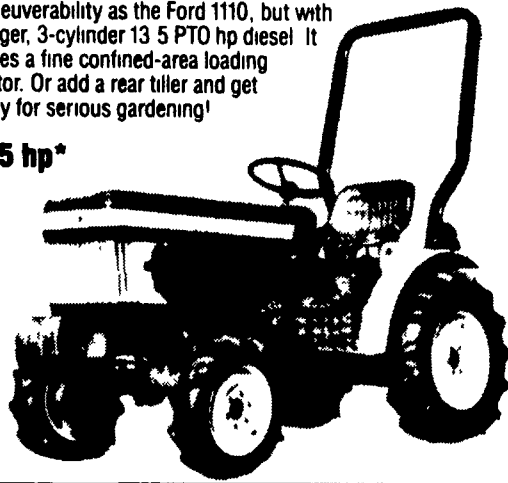

FORD 1210—THE LITTLE POWERHOUSE

The same dimensions, features and maneuverability as the Ford 1110, but with a larger, 3-cylinder 13.5 PTO hp diesel. It makes a fine confined-area loading tractor. Or add a rear tiller and get ready for serious gardening!

13.5 hp*