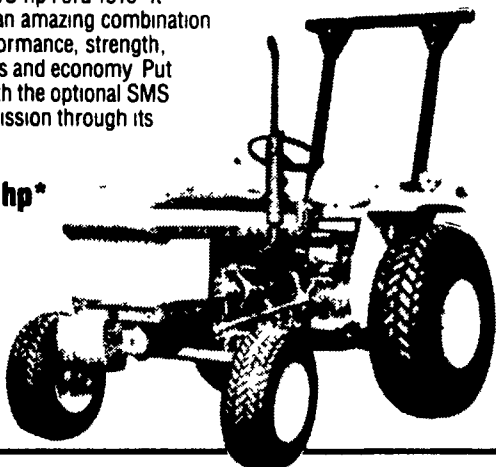

11.5 hp*

FORD 1210—THE LITTLE POWERHOUSE

The same dimensions, features and maneuverability as the Ford 1110, but with a larger, 3-cylinder 13.5 PTO hp diesel. It makes a fine confined-area loading tractor. Or add a rear tiller and get ready for serious gardening!

13.5 hp*

FORD 1310—IMPRESSIVE PERFORMANCE

If you want big performance in a small, economical package you want the Ford 1310. Its 3-cylinder diesel pumps out 16.5 PTO horsepower. Hydraulic pump capacity is 6.3 gpm. Optional 12x4 Synchronized Manual Shuttle (SMS) transmission.

16.5 hp*

FORD 1510—THE "CAN-DO" TRACTOR

Loading, landscaping or light farm work? Call on the 19.5 PTO hp Ford 1510! It offers an amazing combination of performance, strength, features and economy. Put one with the optional SMS transmission through its paces!

19.5 hp*

FORD 1710—THE VERSATILE COMPACT

23.5 PTO hp can do a whole lot of work. Now add in all the Ford 1000 Series features, a 12x4 or optional SMS transmission and optional front-wheel drive. Put it all together and you've got one hard-working versatile compact tractor—the Ford 1710!