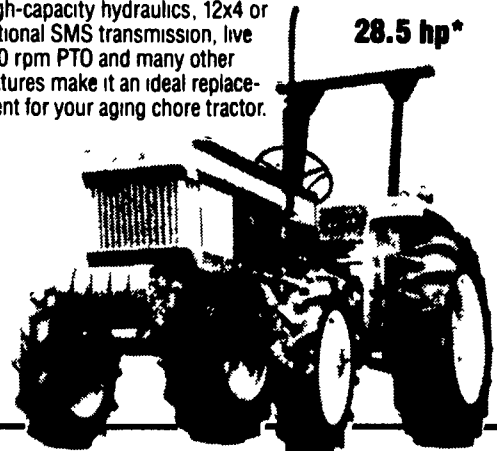

16.5 hp*

FORD 1510—THE "CAN-DO" TRACTOR

Loading, landscaping or light farm work? Call on the 19.5 PTO hp Ford 1510! It offers an amazing combination of performance, strength, features and economy. Put one with the optional SMS transmission through its paces!

19.5 hp*

FORD 1710—THE VERSATILE COMPACT

23.5 PTO hp can do a whole lot of work. Now add in all the Ford 1000 Series features, a 12x4 or optional SMS transmission and optional front-wheel drive. Put it all together and you've got one hard-working versatile compact tractor—the Ford 1710!

23.5 hp*

1910—28.5 PTO HP COMPACT

The 1910 is ideal for small or specialty farms, businesses, or larger farms that need an economical utility tractor. High-capacity hydraulics, 12x4 or optional SMS transmission, live 540 rpm PTO and many other features make it an ideal replacement for your aging chore tractor.

28.5 hp*

NEW FORD 2110—LOTS OF MUSCLE

FOR THE MONEY The new Ford 2110 is economical to own, operate and maintain. Yet with an honest 34 PTO hp and many big tractor features, it can handle just about any