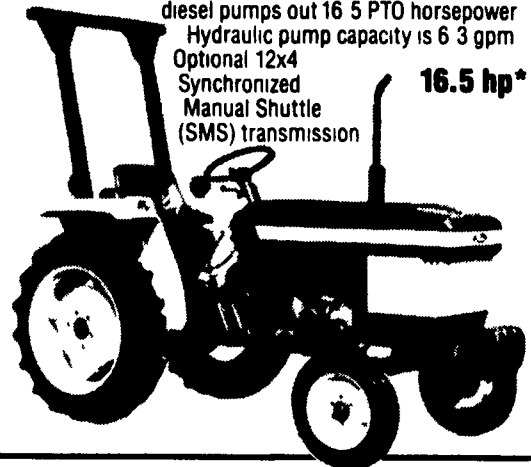

FORD 1310—IMPRESSIVE PERFORMANCE

If you want big performance in a small, economical package you want the Ford 1310. Its 3-cylinder diesel pumps out 16.5 PTO horsepower. Hydraulic pump capacity is 6.3 gpm. Optional 12x4 Synchronized Manual Shuttle (SMS) transmission.

16.5 hp*