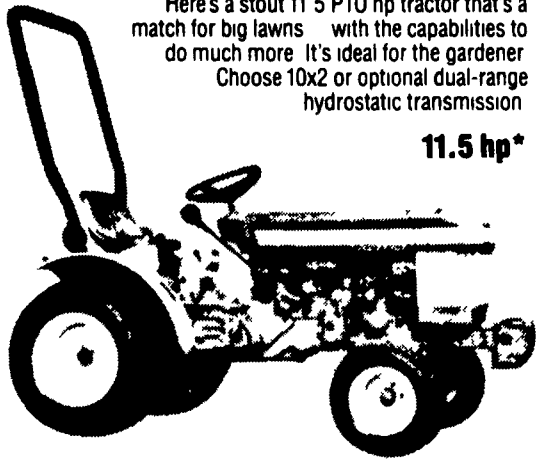

IT'S HARD TO BEAT FORD!

QUALITY COMPACT DIESELS... CHOOSE THE SIZE YOU NEED!

1110—OUR SMALLEST DIESEL

Here's a stout 11.5 PTO hp tractor that's a match for big lawns with the capabilities to do much more. It's ideal for the gardener. Choose 10x2 or optional dual-range hydrostatic transmission.

11.5 hp*

FORD 1210—THE LITTLE POWERHOUSE

The same dimensions, features and maneuverability as the Ford 1110, but with a larger, 3-cylinder 13.5 PTO hp diesel. It makes a fine confined-area loading tractor. Or add a rear tiller and get ready for serious gardening!

13.5 hp*

FORD 1310—IMPRESSIVE PERFORMANCE

If you want big performance in a small, economical package you want the Ford 1310. Its 3-cylinder diesel pumps out 16.5 PTO horsepower. Hydraulic pump capacity is 6.3 gpm. Optional 12x4 Synchronized Manual Shuttle (SMS) transmission.

19.5 hp*

FORD 1710—THE VERSATILE COMPACT

23.5 PTO hp can do a whole lot of work. Now add in all the Ford 1000 Series features, a 12x4 or optional SMS transmission and optional front-wheel drive. Put it all together and you've got one hard-working versatile compact tractor—the Ford 1710!