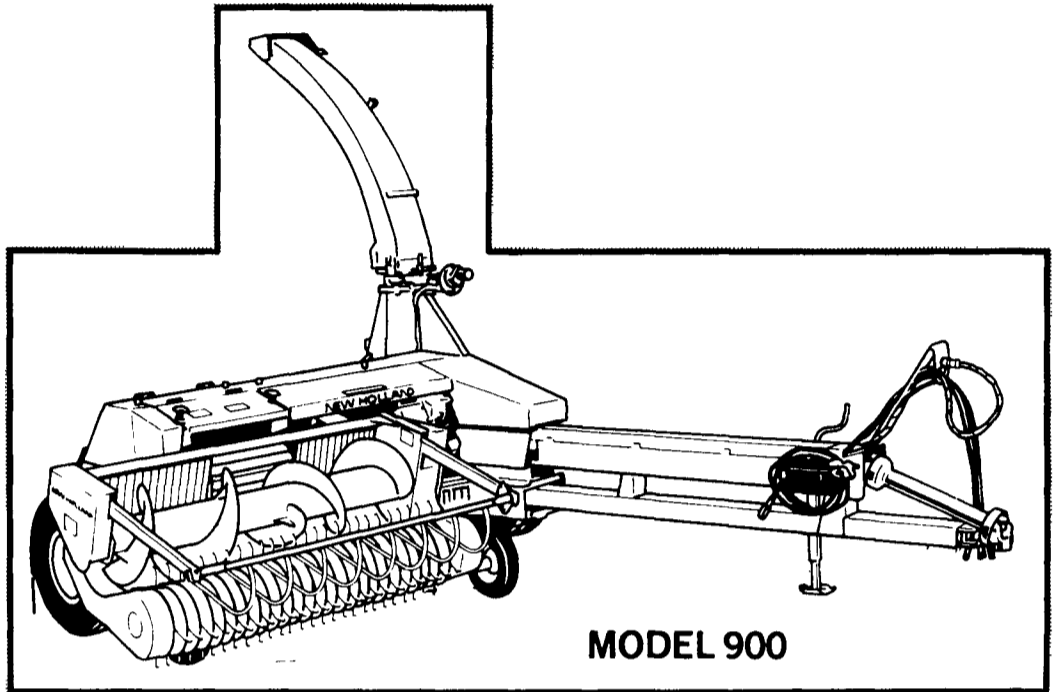

# NEW HOLLAND OFFERS YOU 5-YEAR CUTTERHEAD PROTECTION!

MODEL 790

MODEL 900

Now, You Get Five-Year Cutterhead Protection With The Model 790, 900 and 1900 Forage Harvesters With Metalert® II. New Holland is so confident in the Metalert II Electronic Metal Detector, that they give you a five-year guarantee against cutterhead "blow-ups." And you get performance as well as peace of mind with these units. Metalert II detects tramp iron and stops the feedrolls automatically. The metal doesn't enter the cutterhead. So you reduce hardware disease by keeping chopped metal out of your livestock feed. If you want high quality forage with fewer repairs and less downtime, a New Holland Forage Harvester equipped with Metalert II is for you!

MODEL 1900 SELF PROPELLED

**LOW A.P.R. FINANCING AVAILABLE...**

**0% A.P.R. FOR 12 MONTHS \***

**5.9% A.P.R. FOR 24 MONTHS \***

**8.9% A.P.R. FOR 36 OR 48 MONTHS \***

**- OR -**

**FREE FINANCE TO SEPT. 1, 1987 \***