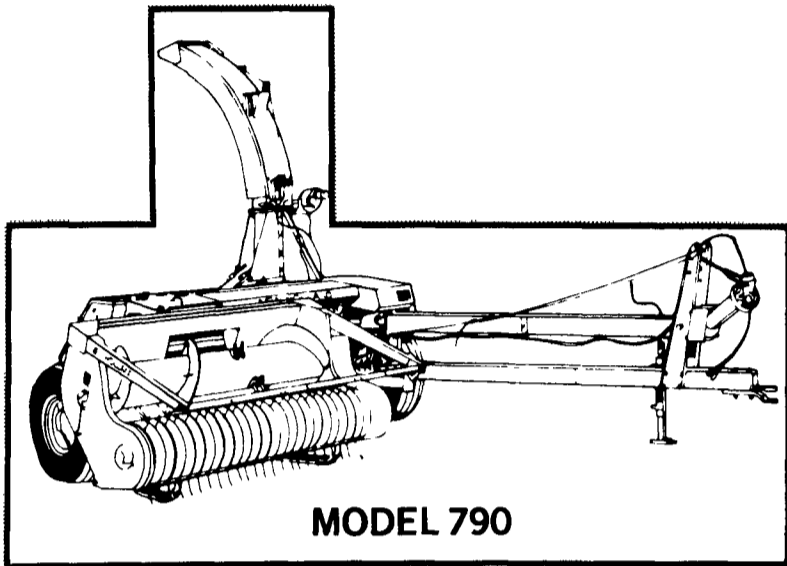

# NEW HOLLAND OFFERS YOU 5-YEAR CUTTERHEAD PROTECTION!

MODEL 790

MODEL 900

Now, You Get Five-Year Cutterhead Protection With The Model 790, 900 and 1900 Forage Harvesters With Metalert® II. New Holland is so confident in the Metalert II Electronic Metal Detector, that they give you a five-year guarantee against cutterhead "blow-ups." And you get performance as well as peace of mind with these units. Metalert II detects tramp iron and stops the feedrolls automatically. The metal doesn't enter the cutterhead. So you reduce hardware disease by keeping chopped metal out of your livestock feed. If you want high quality forage with fewer repairs and less downtime, a New Holland Forage Harvester equipped with Metalert II is for you!

MODEL 1900 SELF PROPELLED

**LOW A.P.R. FINANCING AVAILABLE...**

**0% A.P.R. FOR 12 MONTHS \***

**5.9% A.P.R. FOR 24 MONTHS \***

**8.9% A.P.R. FOR 36 OR 48 MONTHS \***

**- OR -**

**FREE FINANCE TO SEPT. 1, 1987 \***