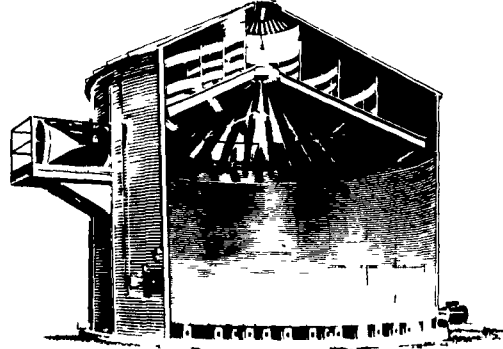

Fast, Efficient, Dependable.

The Stormor EZEE-DRY® Grain Drying System.

The EZEE-DRY has proven itself fast, efficient, and dependable, for more than 15 years. Drying capacities are available up to 2,000 bu/hr at 5 points removal, and it doubles as a storage bin after drying is complete.

The thin drying layer and high volume, low heat airflow ensures uniform drying. And, the EZEE-DRY is virtually maintenance free.

Over 9,000 Ezee-Drys Installed Nationwide And Over 130 Ezee-Drys Installed Locally. We Have Been Selling, Installing And Servicing Ezee-Drys Since 1973. Ask For Our List of Satisfied Ezee-Dry Customers.

LOUCKS GRAIN EQUIP., INC.

R.D. 12, Box 307 York, PA 17406

(717) 755-2868

Manufactured by Stormor Inc Fremont Nebraska