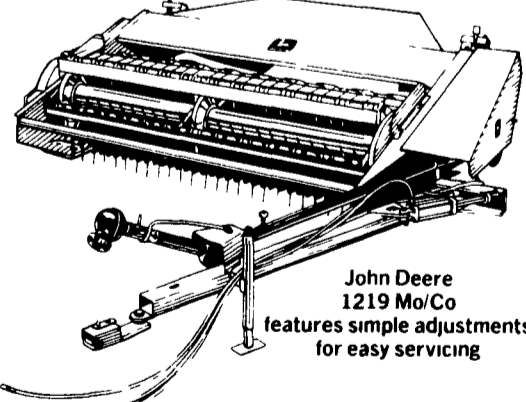

—SERVING PENNSYLVANIA CUSTOMERS—

Harvest Time SPECIAL VALUES

ON THESE HARVESTING MACHINES

Used Forage Harvesters & Equip.		Tag	Used Corn Pickers		Tag	Used Combines		Tag
JD 5200 SP Cab	#2855		NI 324 2RW/327 12 Roll Husk	#3593	JD 6620 SH Cab A/H Stw Spdr w/215 Flex Plat	#3315		
JD 5400 SP Cab Powr wh dr	#2840		NI 325 2RN/327 12 Roll Husk	#2851	JD 4420 Cab A/H Stw Spdr w/213 Flex Plat	#2310		
JD 38 PT w/5' Hay P Up	#3288		NI 324 2RW/327 12 Roll Husk	#3384	JD 7700 Cab A/H AHHC	#2721		
JD 38 PT w/2R30 RC	#3151		NI 324 2RW/329 Sheller	#2430	JD 6600 SH Cab A/H w/215 Flex Plat	#2923		
JD 3R30" Row Crop (SP)	#2861		NI 323 1 Row, Beater Hyd 1	#3178	JD 6600 Cab A/H, AHHC w/213 Flex Plat	#3166		
JD 3R38 Row Crop (SP)	#1431				MF 300 Cab A w/13 ft Platform	#2862		
NH 1895 SP Cab, Metal Det w/4R30 RC & Hay P Up	#1668				JD 6600, Cab A/H, AHHC w/643SH Corn Head	#2925		
JD 716A Wagon Hi Side 3rd B 1275 gear	#3301				JD 6600, Cab A/H, AHHC w/213 Flex Plat	#3193		
			Used Hay Equipment					
			JD 346 Baler 30 Ejector	#3677				
			JD 336 Baler Wgn Hitch	#3684				
			JD 336 Baler, 30 Ejector	#3244				
			NI 270 Cut/Ditioner	#2965				
			JD 12 14 Mower Cond	#1507				
					NI 702D Uni Cab w/710 Combine 13' Plat	#1343		
					AC Gleaner "F" w/13' Plat w/430 Corn Head	#3686		

EASY ADJUSTMENTS

John Deere 1219 Mo/Co features simple adjustments for easy servicing

Different hay crops have varying conditioning requirements. That's why John Deere's 1219 Mower/Conditioner gives you the option of changing roll spacing and pressure in just a few minutes.

When crop conditions call for it, simply change the roll spacing to as wide or as narrow as you want. When more or less pressure is needed, just turn the adjusting bolt.

New 1219 In Stock

JDFP Finance Terms-Approved Credit