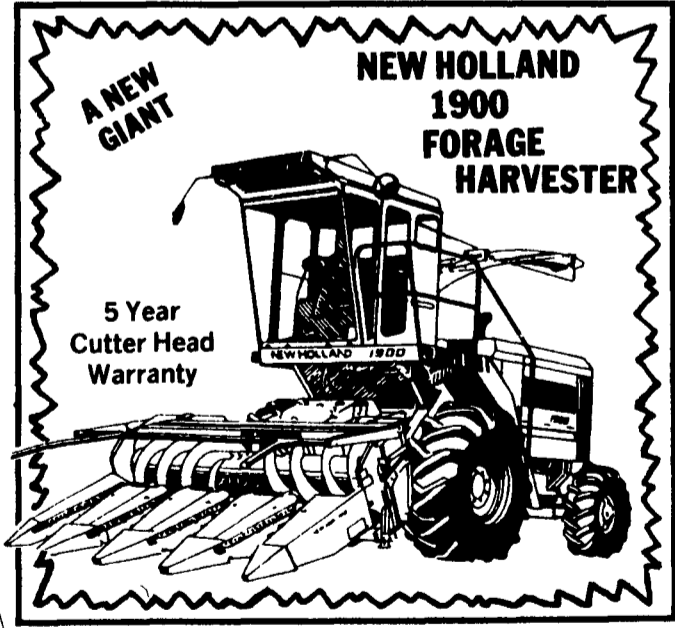

## NH MODEL 900 FORAGE HARVESTER

Designed For Total Performance

- Two Speed Blower
- 12 Knives, 21" Dia.
- Electromagnetic Clutches
- Hydraulic Swing Tongue
- Easy-Adjust Shearbar
- Metalert® Electronic Metal Detectors

## THE NEW NH MODEL 790 FORAGE HARVESTER

The Massive 12-Knife Cutterhead Has Single-Edged Hardened Alloy Knives With Tungsten

A NEW GIANT

## NEW HOLLAND 1900 FORAGE HARVESTER

5 Year Cutter Head Warranty