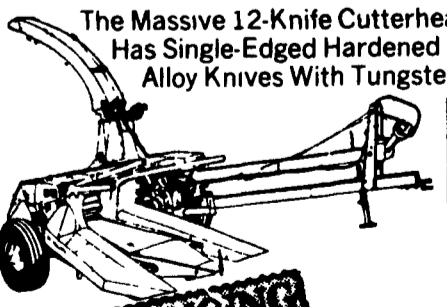

## NH MODEL 900 FORAGE HARVESTER

Designed For Total Performance

- Two Speed Blower
- 12 Knives, 21" Dia.
- Electromagnetic Clutches
- Hydraulic Swing Tongue
- Easy-Adjust Shearbar
- Metalert® Electronic Metal Detectors

## THE NEW NH MODEL 790 FORAGE HARVESTER

The Massive 12-Knife Cutterhead Has Single-Edged Hardened Alloy Knives With Tungsten

A NEW GIANT

## NEW HOLLAND 1900 FORAGE HARVESTER

5 Year Cutter Head Warranty