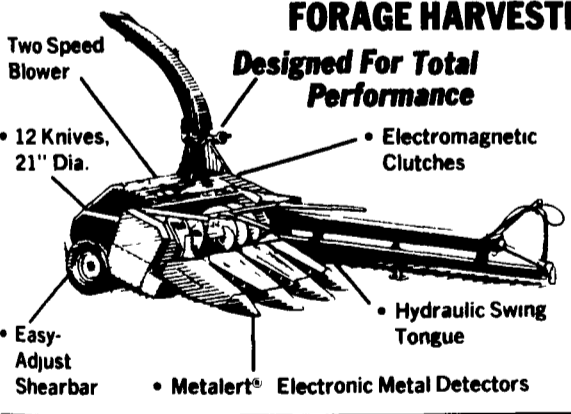

NH MODEL 900 FORAGE HARVESTER

Designed For Total Performance

- Two Speed Blower
- 12 Knives, 21" Dia.
- Electromagnetic Clutches
- Hydraulic Swing Tongue
- Easy-Adjust Shearbar
- Metalert® Electronic Metal Detectors