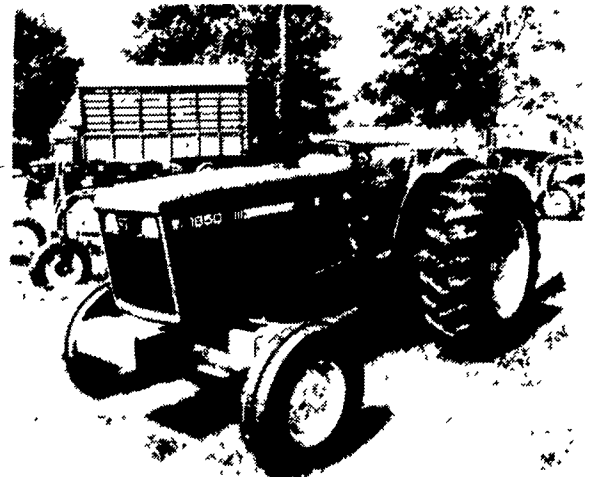

New Equipment Clearance!

New JD 530
Round Baler

\$11,900*

New JD 235 19'11" Disk
56 Blade

\$9,700*

New JD 1650 Tractor
60 PTO Horsepower

\$13,150*

New JD 1008 10 Ft.
Int. Cutter

\$3,975*

New JD 8300 Grain Drill
16x10

\$4,175*

New JD 8200 Grain Drill
18x7 w/Grass Seed

\$4,495*

New JD 1600 Plows

3 Bottom **\$3,500***
5 Bottom **\$5,300***

New JD 215 Dura
Cushion Disks