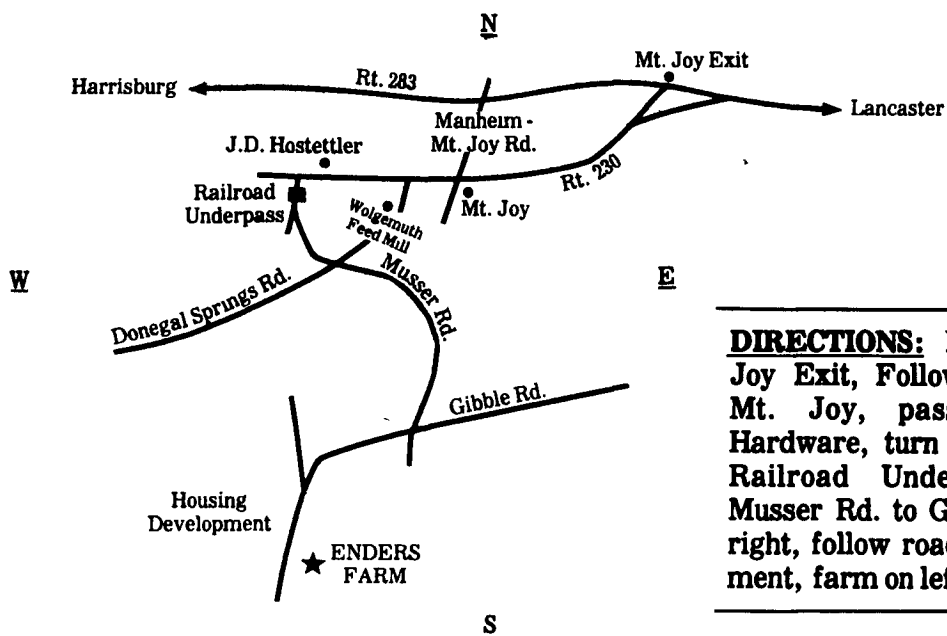

# OPEN HOUSE

FRIDAY, AUGUST 29th

10 AM - 4 PM

**Come See The Latest, All New 50 Ft. x 300 Ft. 3 Stage, 2 Story Turkey House**

EVERYONE'S TALKING ABOUT THE POULTRY OPEN HOUSE

**DIRECTIONS:** Rt. 283 to Mt. Joy Exit, Follow Rt. 230 thru Mt. Joy, pass Hostettler's Hardware, turn left & go thru Railroad Underpass, follow Musser Rd. to Gibble Rd. Turn right, follow road past development, farm on left.