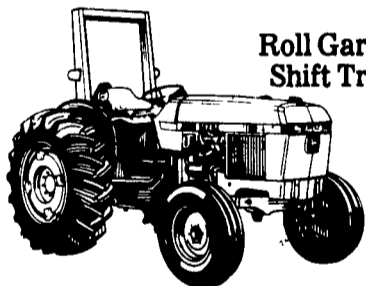

IH 1440 COMBINE
Excellent Used Condition.
Complete records available.
Call:
M & R Equipment, Inc.
New Park, PA
717-993-2511

- Tires & Wheels -

	New	Used
11Lx15 Implement	X	X
12.5Lx15 Implement	X	
9.5Lx15 3 Rib		X
7.60x15 Sl. Implement.		X
11:00x16 3 Rib		X
18.4x38 R1		X
20.8x34 R1		X
14.9x38 R1		X
13.9x38 R1		X
9.5x16.5 LT Truck		X
9.5x16.5 Truck		X
8x17.5 Truck		X
7.5x15 LT Truck		X
6 & 8 Bolt Farm Wheels		
34 & 38" Tractor Rims & Wheels		
Used Truck Rims & Wheels		

215-598-7687

1570 CASE

- 3000 Hrs. Tractor's Clean, Runs Good
- Triple Outlets, Duals Available
- Financing Available
717-328-2226 Ask for Ross
After 5 P.M. - 717-328-3209

JD 4430
QR, dual hydraulic,
good rubber,
$8,700.
717-733-4313

Model 154 Cub
Lo-Boy w/60"
Model 3160
Rotary Mower
As Is $1,295⁰⁰

MANOR
EQUIPMENT, INC.
Sinking Spring, PA
215/678-0828

IH 1086, 2,700 hours, cab and air; MF 750 combine, air conditioning, gear drive, 2,550 hours, 14' float, 63C corn. I have owned these units from new. Both very clean. Left my rented land go.
717-464-3688

The best tractor deals in town just got better again!

*Just Announced...
NEW PROGRAM!*

ROW CROP TRACTORS - 100 H.P. AND UP

- Finance Waiver Until July 1, 1987
- Bigger Bonuses And Cash Discounts

UTILITY TRACTORS - 40 TO 95 H.P.

- Finance Waiver Until July 1, 1987
- Save Up To $1600 By Paying Cash

In Addition To Other Bonuses Offered

We're pulling out all the stops to sell new John Deere tractors. And John Deere has some tremendous finance programs to sweeten the pot.

Utility tractors 40-95-hp; row-crop tractors 100-190-hp; all 4WD tractors...they've all got special prices and special deals. And every one of them is a new model — not discontinued equipment or close-out stock.

JD 4050

2 Wheel Drive, 4 Post Roll Gard, Power Shift Trans., 18.4x38 Radials, Front Weights