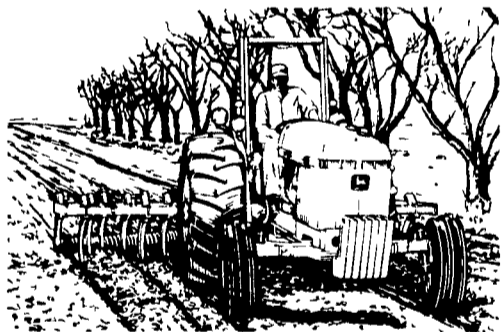

IH 1440 COMBINE
Excellent Used Condition.
Complete records available.
Call:
M & R Equipment, Inc.
New Park, PA
717-993-2511

- Tires & Wheels -

	New	Used
11Lx15 Implement	X	X
12.5Lx15 Implement	X	
9.5Lx15 3 Rib		X
7.60x15 Sl. Implement.		X
11:00x16 3 Rib		X
18.4x38 R1		X
20.8x34 R1		X
14.9x38 R1		X
13.9x38 R1		X
9.5x16.5 LT Truck		X
9.5x16.5 Truck		X
8x17.5 Truck		X
7.5x15 LT Truck		X
6 & 8 Bolt Farm Wheels		
34 & 38" Tractor Rims & Wheels		
Used Truck Rims & Wheels		

215-598-7687

1570 CASE

- 3000 Hrs. Tractor's Clean, Runs Good
- Triple Outlets, Duals Available
- Financing Available
717-328-2226 Ask for Ross
After 5 P.M. - 717-328-3209

JD 4430
QR, dual hydraulic,
good rubber,
$8,700.
717-733-4313

Model 154 Cub
Lo-Boy w/60"
Model 3160
Rotary Mower
As Is $1,295⁰⁰

MANOR
EQUIPMENT, INC.
Sinking Spring, PA
215/678-0828

IH 1086, 2,700 hours, cab and air; MF 750 combine, air conditioning, gear drive, 2,550 hours, 14' float, 63C corn. I have owned these units from new. Both very clean. Left my rented land go.
717-464-3688

The best tractor deals in town just got better again!

*Just Announced...
NEW PROGRAM!*

ROW CROP TRACTORS - 100 H.P. AND UP

- Finance Waiver Until July 1, 1987
- Bigger Bonuses And Cash Discounts

UTILITY TRACTORS - 40 TO 95 H.P.

- Finance Waiver Until July 1, 1987
- Save Up To $1600 By Paying Cash

In Addition To Other Bonuses Offered

We're pulling out all the stops to sell new John Deere tractors. And John Deere has some tremendous finance programs to sweeten the pot.

Utility tractors 40-95-hp; row-crop tractors 100-190-hp; all 4WD tractors...they've all got special prices and special deals. And every one of them is a new model — not discontinued equipment or close-out stock.

JD 4050

2 Wheel Drive, 4 Post Roll Gard, Power Shift Trans., 18.4x38 Radials, Front Weights