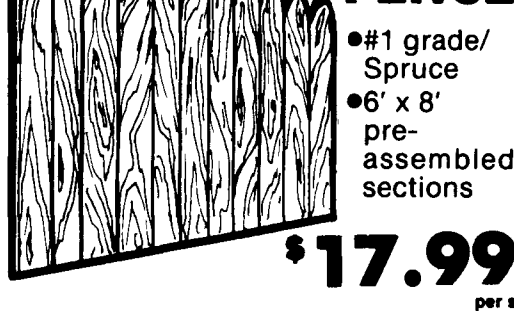

1 1/4" CORRUGATED GALVANIZED 29 GAUGE

\$36.50
100 SQ. FT.

CUSTOM LENGTHS AVAILABLE AT NO EXTRA COST!
ASK FOR OUR LOW PRICES ON ROOF TRUSSES

FIBERGLAS SHINGLES

• Standard, self-sealing shingles

BUNDLE	100 SQ. FT.
\$6.33	\$18.99

WHITE CEDAR FENCE

\$9.99

STOCKADE FENCE

\$17.99
per section

BARN SIDING

- 1" x 8"
- Pattern #116
- Grade #3

33¢
PER LIN. FT.

ROUGH SAWN SIDING