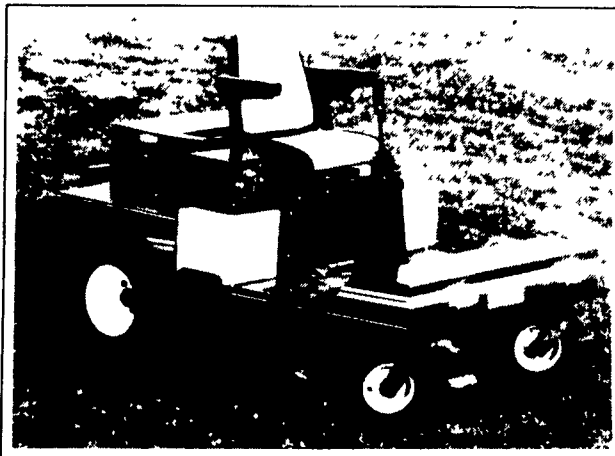

All feed stuffs can be mixed to give a truly Total Mixed Ration.

Designed for Feeding Performance with Total Mixed Rations

Check these unique features:

- * Faster more even mixing
- * No dead spots
- * Takes LESS horsepower
- * No discharge conveyor problems
- * Fewer bearings & sprockets
- * More capacity per foot length of box
- * Mixes waste materials
- * Mix 80 lb. bales (no grinding)
- * Less maintenance in time and dollars
- * Less horsepower allows a smaller power unit
- * Save horsepower on bigger bales with coarser grind
- * Less damage to flakes
- * Mixes longer cut hay to better activate the rumen
- * Splined shafts for positive drive
- * Enclosed oil bath for longer life chains

Oneonta, N.Y. 13820

Also Sales Representative For **DION** • FORAGE BOXES • FORAGE BLOWERS
• RUNNING GEARS • MOBILE FEEDERS

Visit Us At AG PROGRESS DAYS

CHILTON UTILITY TRAILERS

MODEL	SIZE	CAPACITY	MGTW WT.	TIRE SIZE
UT6025S-1	5x8	2500 LB.	508 LB.	B78x13
UT7225S-1	6x8	2500 LB.	545 LB.	B78x13
XL7225S-1	6x10	2500 LB.	621 LB.	B78x13
TT7212 TANDEM	6x12	3000 LB.	—	4.80x12
TT7250 TANDEM	6x12	5000 LB.	—	B78x13

Another New Product From Schweiss, Inc.

INTRODUCING THE ... Magnum I Lawnmower

Model 1850

FEATURES:

- Zero Turning Radius
- Joystick Control
- Electric Lift and Clutch
- 18 HP Engine
- 24 HP Wheel Motors

- Only one coupler, no bothersome chains and sprockets
- Mows tall grass, even as high as 24 inches
- Does not leave streaks because of blade placement design
- Does not windrow even in wet grass