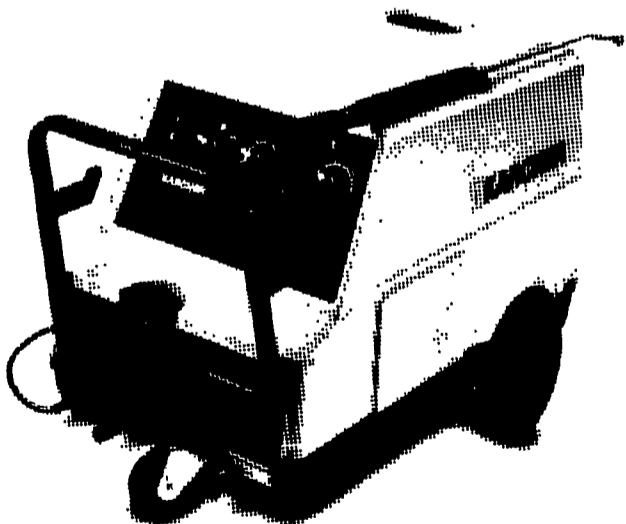

VEAL CALVES: Steady prices. Good-Choice 60.00-68.00; Standard 54.00-59.00; Stocky & Thin 47.00-53.00; Light Calves 34.00-42.00; Weak & Rough 33.00-Down.

CALVES RETURNING TO FARM: Bulls, \$8 higher.

HOLSTEIN HEIFERS: 90-120 lbs. 43.00-49.00.

HOLSTEIN BULLS: 85-95 lbs. 65.00-74.00; 100-115 lbs. 75.00-89.00.

LAMBS: Good & Choice 65.00-69.00; Medium 60.00-64.00.

STOCK CATTLE: Light run, steady prices. Steers Good 51.00-55.00; Medium 45.00-50.00.

HEIFERS: Good 42.00-46.00; Medium 37.00-41.00.

SPRINGING HEIFERS: To 600.00.

PIGS & SHOATS: Steady prices. By The Head 40-70 lbs. \$39.00-50.00; By The Lb. 20-35 lbs. 23.00-38.00.

Big Jobs, Little Jobs, Karcher Cleans 'Em All!