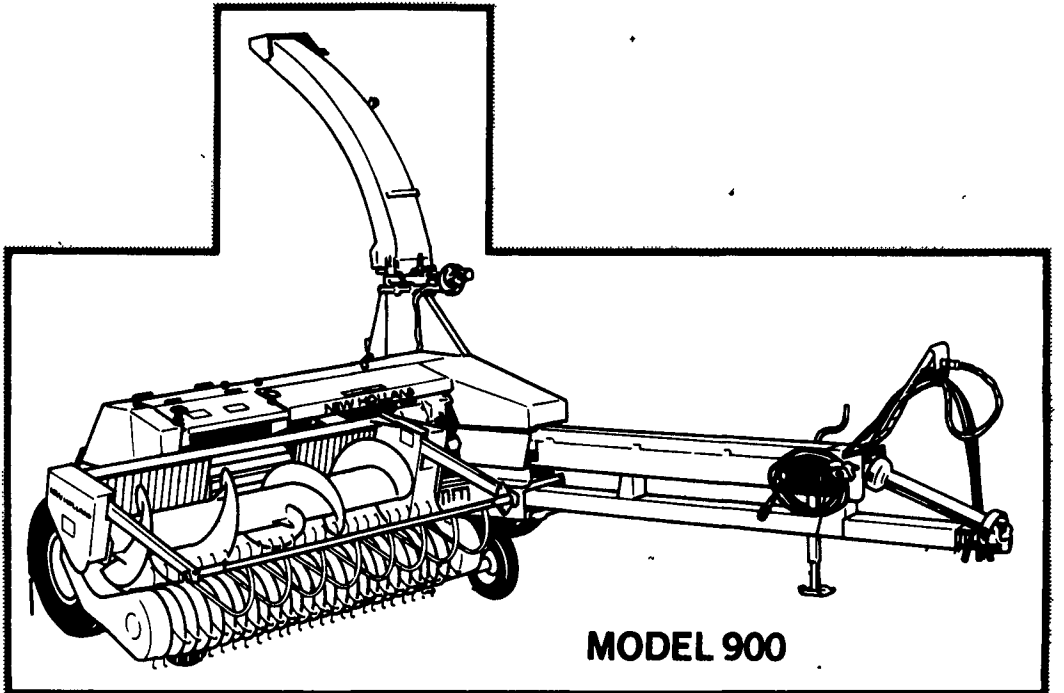

NEW HOLLAND

OFFERS YOU 5-YEAR CUTTERHEAD PROTECTION!

MODEL 790

MODEL 900

Now, You Get Five-Year Cutterhead Protection With The Model 790, 900 and 1900 Forage Harvesters With Metalert® II. New Holland is so confident in the Metalert II Electronic Metal Detector, that they give you a five-year guarantee against cutterhead "blow-ups." And you get performance as well as peace of mind with these units. Metalert II detects tramp iron and stops the feedrolls automatically. The metal doesn't enter the cutterhead. So you reduce hardware disease by keeping chopped metal out of your livestock feed. If you want high quality forage with fewer repairs and less downtime, a New Holland Forage Harvester equipped with Metalert II is for you!

MODEL 1900 SELF PROPELLED

LOW A.P.R. FINANCING AVAILABLE...

0% A.P.R. FOR 12 MONTHS *

5.9% A.P.R. FOR 24 MONTHS *

8.9% A.P.R. FOR 36 OR 48 MONTHS *

- OR -

FREE FINANCE TO MARCH 1, 1987 *

- OR -