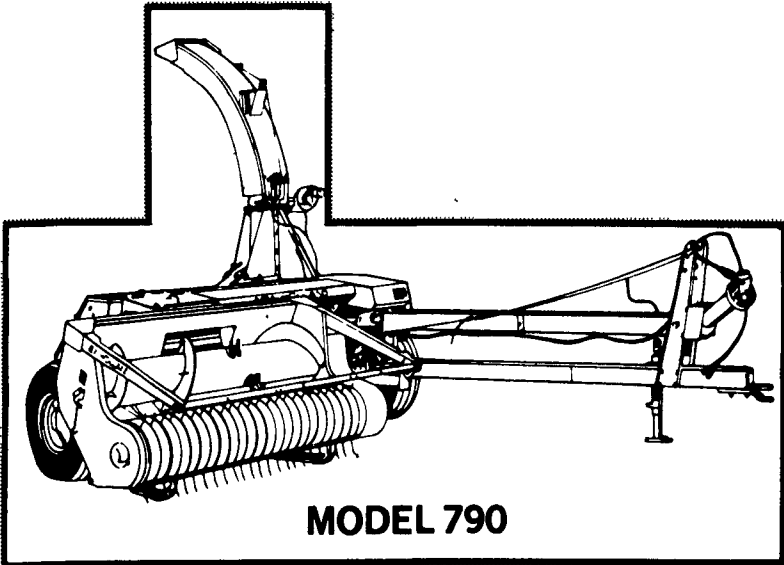

NEW HOLLAND

OFFERS YOU 5-YEAR CUTTERHEAD PROTECTION!

MODEL 790

MODEL 900

Now, You Get Five-Year Cutterhead Protection With The Model 790, 900 and 1900 Forage Harvesters With Metalert® II. New Holland is so confident in the Metalert II Electronic Metal Detector, that they give you a five-year guarantee against cutterhead "blow-ups." And you get performance as well as peace of mind with these units. Metalert II detects tramp iron and stops the feedrolls automatically. The metal doesn't enter the cutterhead. So you reduce hardware disease by keeping chopped metal out of your livestock feed. If you want high quality forage with fewer repairs and less downtime, a New Holland Forage Harvester equipped with Metalert II is for you!

MODEL 1900 SELF PROPELLED

LOW A.P.R. FINANCING AVAILABLE...

0% A.P.R. FOR 12 MONTHS *

5.9% A.P.R. FOR 24 MONTHS *

8.9% A.P.R. FOR 36 OR 48 MONTHS *

- OR -

FREE FINANCE TO MARCH 1, 1987 *

- OR -