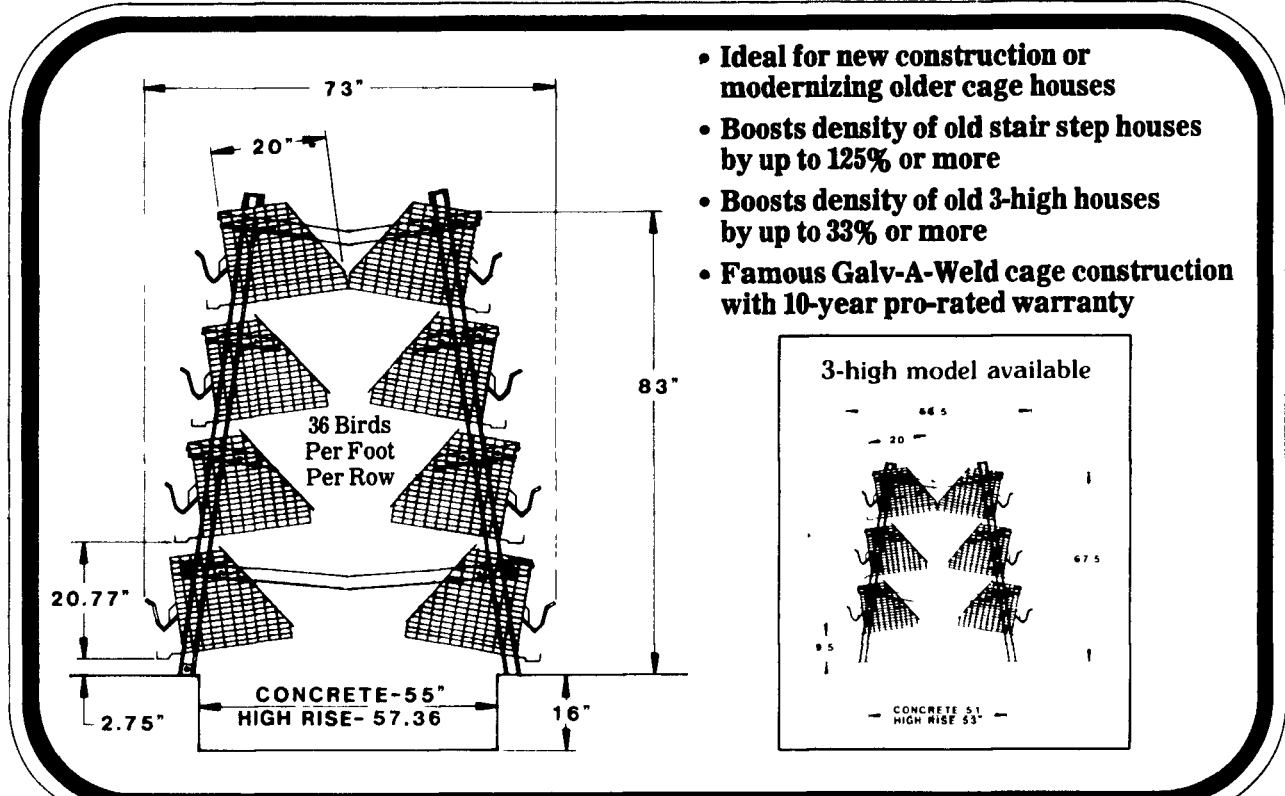

USDA Buyout Report

WASHINGTON, D.C. — An estimated 24,700 head of dairy cattle were slaughtered in federally inspected plants during the week ending July 19, as a result of the Dairy Termination Program, the U.S. Department of Agriculture announced Wednesday.

This total includes all cows, heifers and calves identified as dairy animals designated for disposition in compliance with the program requirements.

The cumulative total of cattle slaughtered under the program from April 1 through July 19 is an estimated 592,600 head.

The purchases of meat in addition to normal purchases are to

help offset the effects of the DTP on the domestic meat market. These purchases, which totaled 27.9 million pounds during the week ending August 2, consisted of 25.8 million pounds frozen beef carcasses, 240,000 pounds of frozen boneless beef, and 1.8 million pounds of boneless beef. The cumulative purchases total 247.4 million pounds.

Dairy cattle reported for export under the program for the period April 1 to August 2 totaled an estimated 22,675 head. Live cattle exported under the program are expected to increase as countries develop tenders participate in the export enhancement program. Live cattle exports are in addition to meat purchase requirements.

NEW from CHORE-TIME

20" deep SSS curtain back cage layer system

- Ideal for new construction or modernizing older cage houses
- Boosts density of old stair step houses by up to 125% or more
- Boosts density of old 3-high houses by up to 33% or more
- Famous Galv-A-Weld cage construction with 10-year pro-rated warranty

Get The Only New Technology Available For Cage Systems

Chore-Time's new 20" deep SSS 4-high system puts 33% more birds into the same row lengths as old style 3-high systems - without dropping boards and without a need for greater building width. That means at 6 birds per 16"x20" cage (53.3 square inches) a 52'x536' building can house over 108,000 birds.

But, just as important, with this Chore-Time system you also don't have to sacrifice the features and benefits you've come to expect from Chore-Time: single file egg belt, our all galvanized, SOFT TOUCH® II egg collection, a gentle cage floor slope to prevent checks and cracks...rugged A-frame cage support and legs every 4 feet to protect against cage sag and trough

wear and Galv-A-Weld (welded black then galvanized) cage construction for long, trouble-free life... a choice of feeding systems to help you take control of feed costs: Meal Master Feedkar (traveling feed hopper), M.T. (rotating Flex Auger), and NEW Ultraflex (80 ft. per minute circulating Flex Auger).

And, with Chore-Time feeding systems you can take full advantage of the new production-boosting, feed-saving MEAL-TIME® feeding method developed by Chore-Time. Our feeding systems are designed to minimize waste and provide each bird with fresh, Un-Picked-Over feed.

NORTHEAST AGRI SYSTEMS, INC.

P.O. Box 187
Fitchville, CT 06334
Phone: (203) 642-7529

Local Representative
DAVID NEWMAN
(717) 299-9905

Our New Warehouse Is Now Under Construction At
FLYWAY BUSINESS PARK, Located By The LANCASTER AIRPORT

DIESELS

The Quiet One

Air-Cooled Model P600

2 & 3 Cylinder

- Hand Crank Available
- 11½ To 40 H.P.

All Servicing Done From One Side Of Engine

GIVE US A TRY! CHECK OUR PRICES
DIESELS OUR SPECIALTY
Let Us Know Your Service Problems

AUTHORIZED PETTER DISTRIBUTOR

HOOVER DIESEL SERVICE

Main Location
PH: 717-656-3322
717-295-1729
255 Mascot Rd.
Ronks, PA 17572
2½ miles East of Leola
Off Rt. 772

Branch Location
PH: 717-786-2173
RD 3, Box 91A
Quarryville, PA 17566
2 miles West of
Georgetown on Furnace Rd.

DEALER INQUIRIES INVITED

We Also Service & Stock Parts For SR & ST Lister Diesels