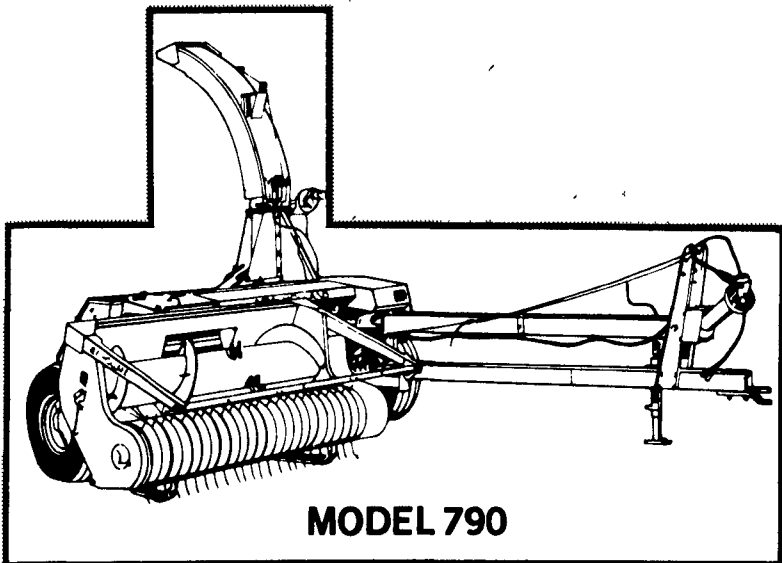

## OFFERS YOU 5-YEAR CUTTERHEAD PROTECTION!

MODEL 790

MODEL 900

Now, You Get Five-Year Cutterhead Protection With The Model 790, 900 and 1900 Forage Harvesters With Metalert® II. New Holland is so confident in the Metalert II Electronic Metal Detector, that they give you a five-year guarantee against cutterhead "blow-ups." And you get performance as well as peace of mind with these units. Metalert II detects tramp iron and stops the feedrolls automatically. The metal doesn't enter the cutterhead. So you reduce hardware disease by keeping chopped metal out of your livestock feed. If you want high quality forage with fewer repairs and less downtime, a New Holland Forage Harvester equipped with Metalert II is for you!

MODEL 1900 SELF PROPELLED