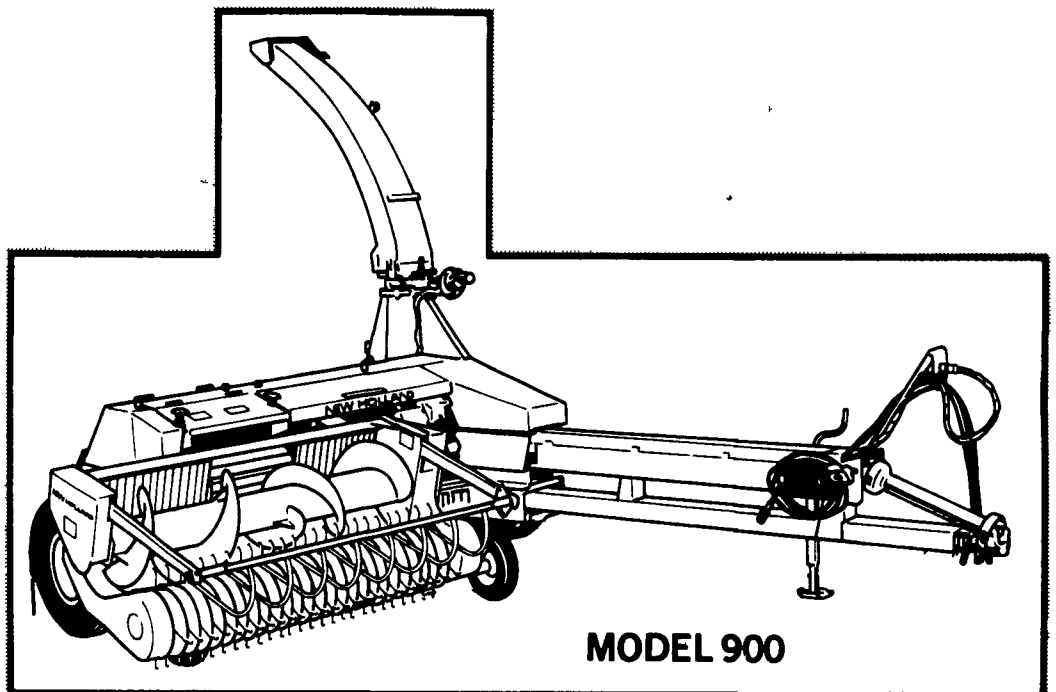

## OFFERS YOU 5-YEAR CUTTERHEAD PROTECTION!

MODEL 790

MODEL 900

Now, You Get Five-Year Cutterhead Protection With The Model 790, 900 and 1900 Forage Harvesters With Metalert® II. New Holland is so confident in the Metalert II Electronic Metal Detector, that they give you a five-year guarantee against cutterhead "blow-ups." And you get performance as well as peace of mind with these units. Metalert II detects tramp iron and stops the feedrolls automatically. The metal doesn't enter the cutterhead. So you reduce hardware disease by keeping chopped metal out of your livestock feed. If you want high quality forage with fewer repairs and less downtime, a New Holland Forage Harvester equipped with Metalert II is for you!

MODEL 1900 SELF PROPELLED