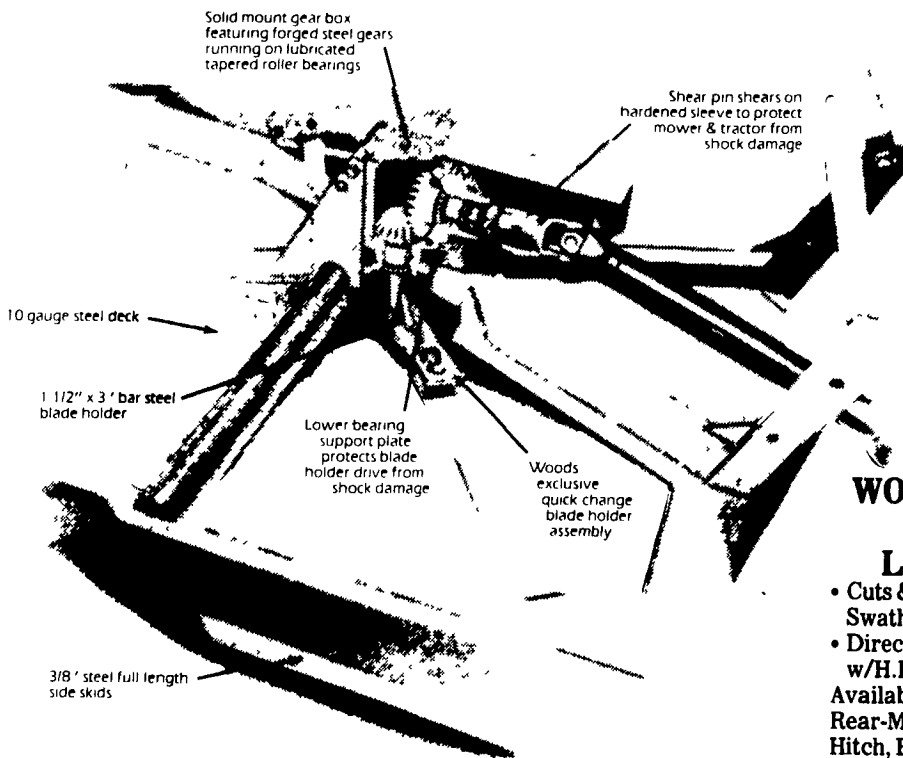

See The Complete Line Of WOODS PRODUCTS

On Display At

AG PROGRESS DAYS, AUGUST 19, 20, 21

Located On West 4th Street

REAR MOUNT MOWERS

Hookup quickly and easily to Woods RM Series Rearmount Mowers. Gear or belt drive models in 4', 5' and 6' cutting widths.

REAR BLADES

Woods rear blades are available in moldboard widths from 5 to 10 ft.

Solid mount gear box featuring forged steel gears running on lubricated tapered roller bearings

Shear pin shears on hardened sleeve to protect mower & tractor from shock damage

10 gauge steel deck

1 1/2" x 3" bar steel blade holder

Lower bearing support plate protects blade holder drive from shock damage

Woods exclusive quick change blade holder assembly

3/8" steel full length side skids

WORTH MORE IN THE LONG RUN

- Cuts & Shreds 5 Ft. Swath
- Direct Gear Drive w/H.D. Gear Box Available Models For Rear-Mounting On 3 Pt. Hitch, Fast-Hitch or AC Snap-Coupler.

MODEL 121

Twin-spindle, gear-driven mower cuts a 10 ft. swath. Offset model also available for orchards.