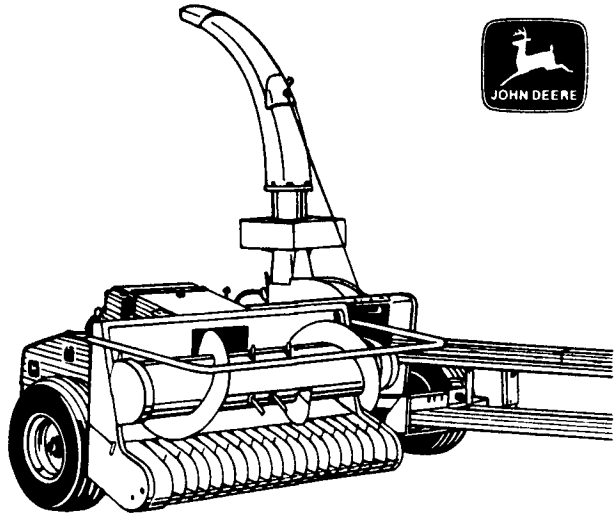

If you feed

SILAGE... HAYLAGE... STALKLAGE

John Deere has your feedmaker

EXCLUSIVE FEATURES

John Deere 3950 Powr-Mizer Forage Harvester lets you get all the yield from your field

The John Deere 3950 Powr-Mizer Forage Harvester has the exclusive features you need to get more of your crop into the wagon and silo

Exclusive Spout-Trak™ aiming control locks in on the trailing wagon around turns and down crooked rows Exclusive Row-Trak™ guidance system keeps the row unit centered on rows through turns and around contours

The Iron-Gard™ metal detector helps protect your cutterhead and livestock from ingesting harmful metal And the famous segmented knife Dura-Drum™ cutterhead provides a clean uniform cut Stop in soon for details