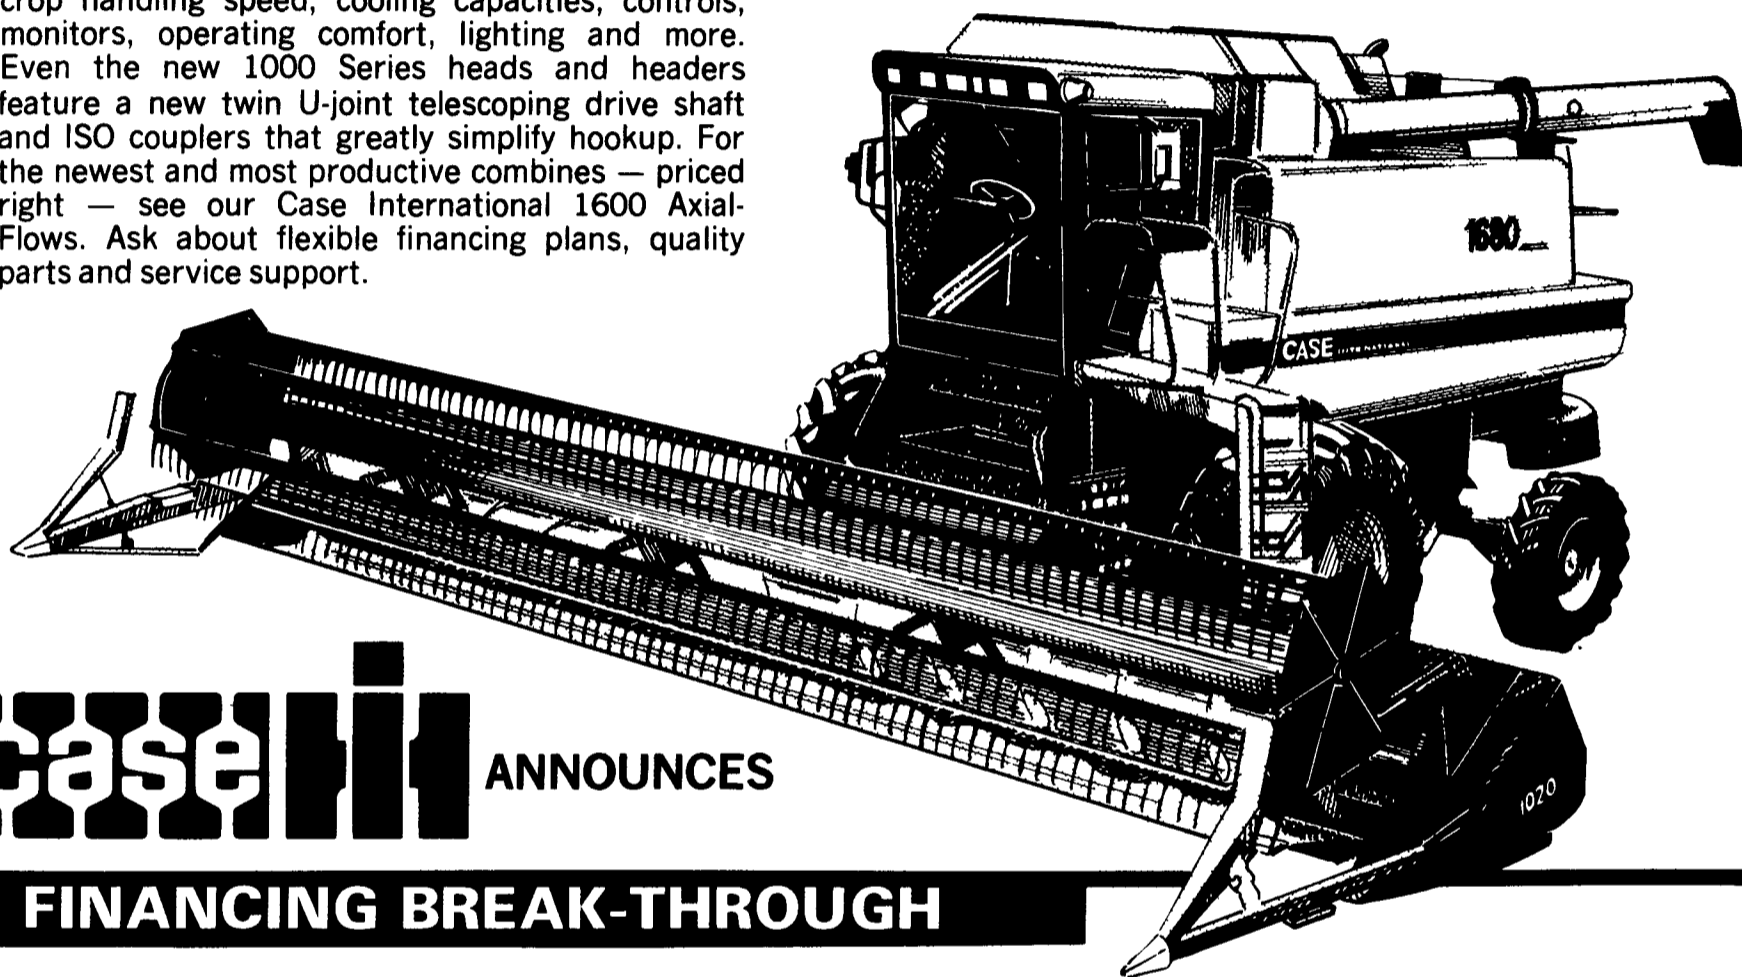

INTRODUCING THE NEW 1600 CASE INTERNATIONAL AXIAL-FLOW COMBINES

Axial-Flow has always been a clean, simple, efficient system. Now, with the increased threshing and separating area, the 1600 Series does an even more complete job... to further outperform conventional cylinder-and-concave combines. New 1600s improve performance with advances in horsepower, crop handling speed, cooling capacities, controls, monitors, operating comfort, lighting and more. Even the new 1000 Series heads and headers feature a new twin U-joint telescoping drive shaft and ISO couplers that greatly simplify hookup. For the newest and most productive combines — priced right — see our Case International 1600 Axial-Flows. Ask about flexible financing plans, quality parts and service support.

**NOW, FOR THE PRICE
OF A NEW CONVENTIONAL COMBINE,
YOU CAN OWN A NEW AXIAL-FLOW,
THE MOST EFFICIENT
HARVESTING SYSTEM OF ALL.**

Case

ANNOUNCES

FINANCING BREAK-THROUGH

Waiver Of Finance Until July 1 '87
In Addition To
8.8% Financing For Duration Of Contract