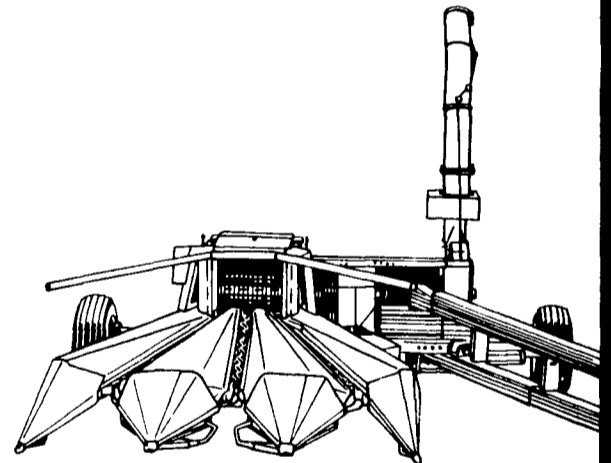

BIG-CAPACITY HARVESTERS

Features on John Deere's 3970 Forage Harvester make silage harvesting easier

If you're in the market for a forage harvester, why not get the latest in advanced technology? That's what you get with a John Deere 3970 Powr-Mizer

Optional features include the exclusive Spout-Trak™ aiming control which locks in on the trailing wagon automatically And exclusive Row-Trak™ guidance system, which keeps the row unit on the row, even if you get off course

The segmented-knife Dura-Drum™ cutterhead comes as standard equipment to help you finish in record time Stop in soon for more details

NEW FORAGE EQUIPMENT IN STOCK

- 5820 SP Harvester, Cab w/air, power rear wheel drive
- 3970 PT Harvester, 1000 pto, Spout & Row-Trak for 3 row
- 3950 PT Harvester, 1000 pto
- Three Row Narrow Row Crop Heads
- Two Row Narrow Row Crop Head
- 7 & 5 1/2 Ft. Hay Pick Up Attach.

LANDIS BROS., INC.

1305 Manheim Pike, Lancaster, PA 17601

Phone -717-291-1046