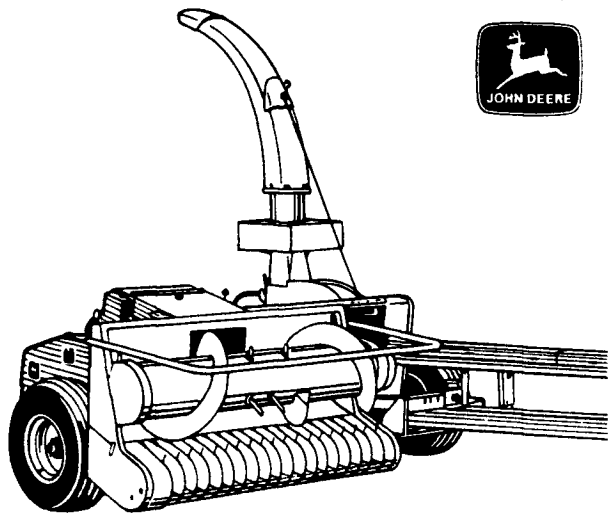

If you feed
**SILAGE...
HAYLAGE...
STALKLAGE**

John Deere has your feedmaker

**EXCLUSIVE
FEATURES**

John Deere 3950 Powr-Mizer Forage Harvester lets you get all the yield from your field

The John Deere 3950 Powr-Mizer Forage Harvester has the exclusive features you need to get more of your crop into the wagon and silo

Exclusive Spout-Trak™ aiming control locks in on the trailing wagon around turns and down crooked rows Exclusive Row-Trak™ guidance system keeps the row unit centered on rows through turns and around contours

The Iron-Gard™ metal detector helps protect your cutterhead and livestock from ingesting harmful metal And the famous segmented-knife Dura-Drum™ cutterhead provides a clean, uniform cut Stop in soon for details