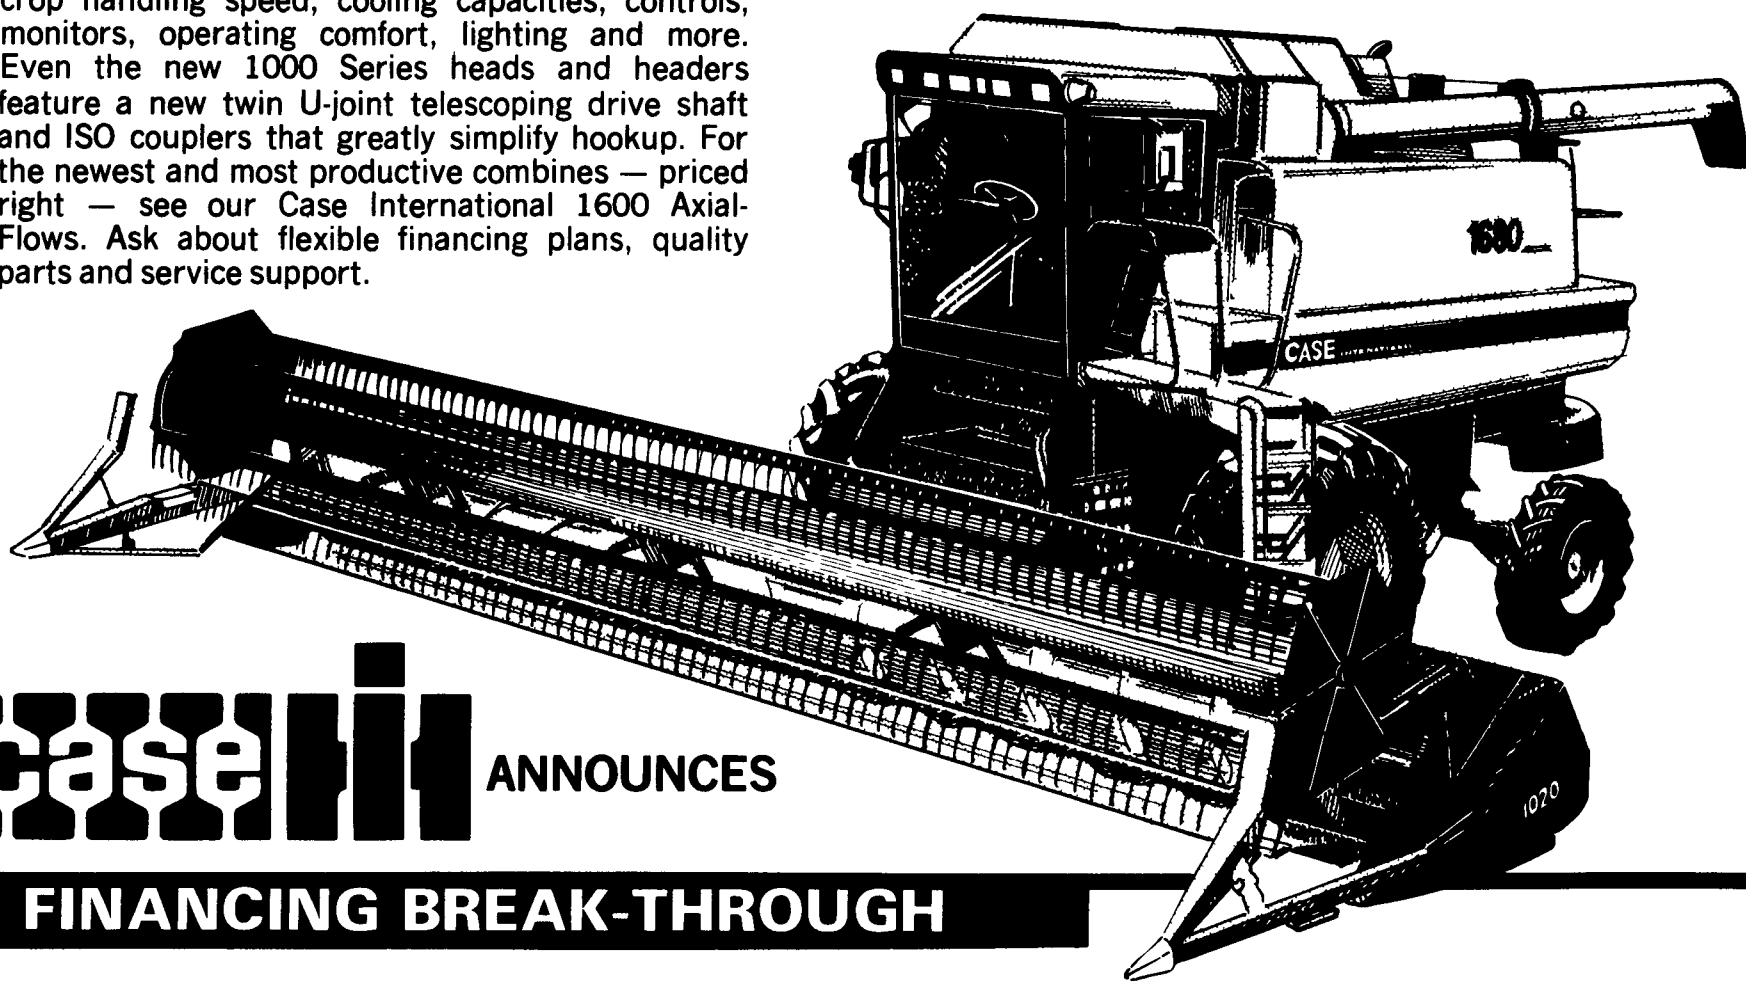

INTRODUCING THE NEW 1600 CASE INTERNATIONAL AXIAL-FLOW COMBINES

Axial-Flow has always been a clean, simple, efficient system. Now, with the increased threshing and separating area, the 1600 Series does an even more complete job... to further outperform conventional cylinder-and-concave combines. New 1600s improve performance with advances in horsepower, crop handling speed, cooling capacities, controls, monitors, operating comfort, lighting and more. Even the new 1000 Series heads and headers feature a new twin U-joint telescoping drive shaft and ISO couplers that greatly simplify hookup. For the newest and most productive combines — priced right — see our Case International 1600 Axial-Flows. Ask about flexible financing plans, quality parts and service support.

**NOW, FOR THE PRICE
OF A NEW CONVENTIONAL COMBINE,
YOU CAN OWN A NEW AXIAL-FLOW,
THE MOST EFFICIENT
HARVESTING SYSTEM OF ALL.**

case

ANNOUNCES

FINANCING BREAK-THROUGH

Waiver Of Finance Until July 1 '87
In Addition To
8.8% Financing For Duration Of Contract