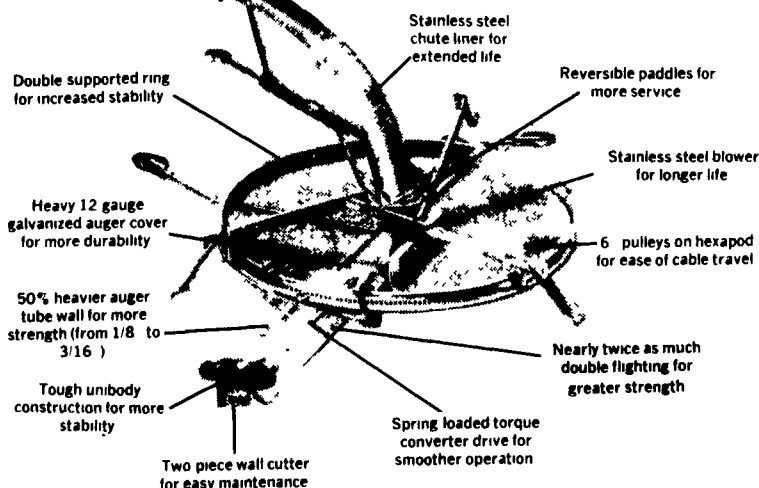

Here come the New Low-Vibration Star-Tracs® from Starline® !

15% Cash & Carry Discount On All Starline Parts During July

Don't Buy Until You Call Us We'll Save You More

DONALD R. NISSLEY

RD #1, Willow Street, PA
(Corner of Rt. 272 S. & Byerland Church Rd.)
(717) 786-7654

Full Line Parts Department For Starline

Sollenberger Silos Corp
Box N, Chambersburg, PA 17201

Please send information on:

- ☐ 1 Bottom Unloading Concrete Silos
- ☐ 2 Top Unloading Concrete Silos
- ☐ 3 Upright Bunker Silos
- ☐ 4 Manure Pits
- ☐ 5 Feed Bunk
- ☐ 6 Cattleguards Silos

Name _____
Address _____ Co. _____
City _____ State _____ Zip _____
Phone _____ Best Time To Call _____