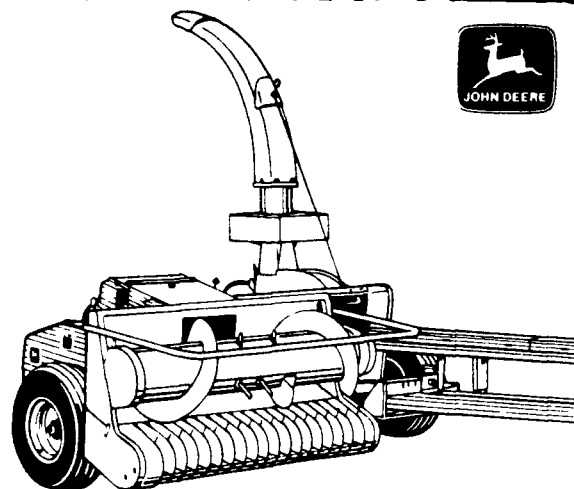

**USED COMPACT UTILITY**

JD 850 MFWD Bar Tires, Roll Guard, P Steering, DSCV	\$8,295
MF 205 Dsl 16 HP w/216 Loader	\$4,995
IHC Cub Lo Boy 154 w/60" Mower	\$2,795
JD 365 Front Blade, Fits JD 650	\$895
Woods RM90 3 pt Rotary Mower	\$750

## EXCLUSIVE FEATURES

**John Deere 3950 Powr-Mizer Forage Harvester lets you get all the yield from your field**

The John Deere 3950 Powr-Mizer Forage Harvester has the exclusive features you need to get more of your crop into the wagon and silo