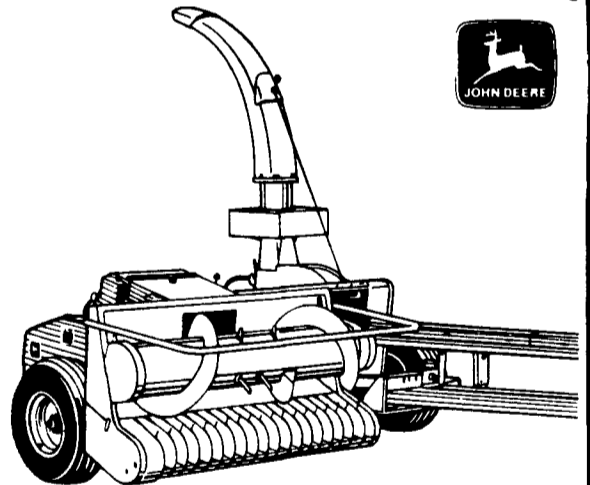

**USED COMPACT UTILITY**

JD 850 MFWD Bar Tires, Roll Guard, P Steering, DSCV	\$8,295
MF 205 Dsl 16 HP w/216 Loader	\$4,995
IHC Cub Lo Boy 154 w/60" Mower	\$2,795
JD 365 Front Blade, Fits JD 650	\$895
Woods RM90 3 pt Rotary Mower	\$750
JD 1050 MFWD Turf PS w/Johnson Loader 100 Hrs	\$12,125

**EXCLUSIVE  
 FEATURES**

**John Deere 3950 Powr-Mizer  
 Forage Harvester lets you get  
 all the yield from your field**

The John Deere 3950 Powr-Mizer Forage Harvester has the exclusive features you need to get more of your crop into the wagon and silo.