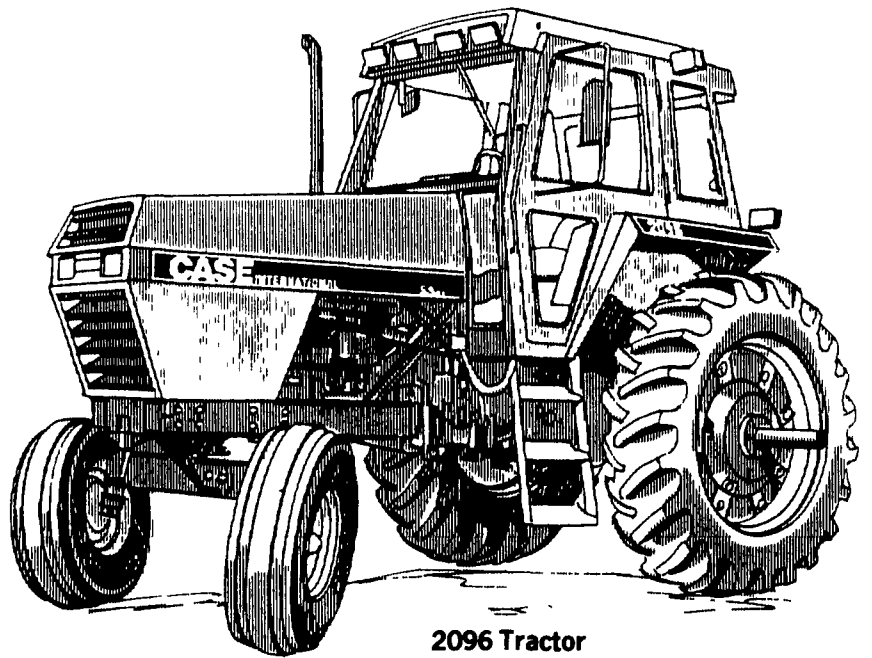

# Investing in Design.... To Save Farmers Money

Performance is written all over our new 95 hp and 115 hp engines that power the 1896 and 2096 Case IH tractors. Recent fuel economy tests of our new engine at Nebraska far exceed previous Case or International Harvester engine designs by saving farmers nearly one gallon of fuel per hour. With nearly one-third of the cost of ownership of a tractor directly related to fuel cost **THAT'S INVESTING IN DESIGN TO SAVE FARMERS MONEY.**

## Nebraska Test Show...

CASE IH Model	HP	HP/HR/GAL	Torque Rise @ 80% Rated RPM
1896	95	16.7	28%
2096	115	17.3	20%

1896 Tractor

2096 Tractor

**Case IH**  
ANNOUNCES  
**FINANCING BREAK-THROUGH**  
Waiver Of Finance Until July 1 '87  
In Addition To  
8.8% Financing For Duration Of Contract