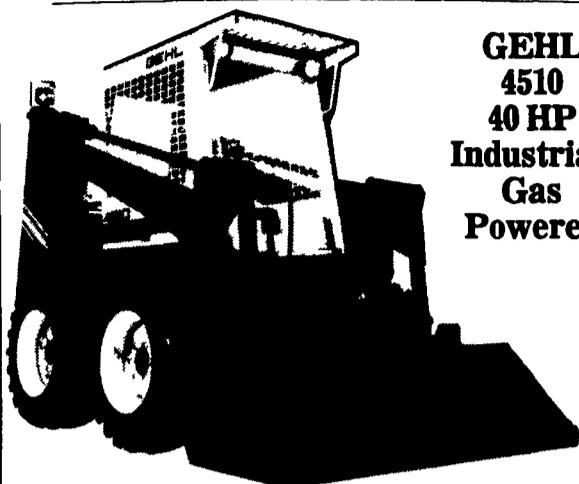

GEHL SKID STEER LOADERS UP TO 40% OFF

Haul On Your Pickup Truck

Gehl 3310

New Gehl Model 3310, 20 HP w/5.70x15 Tires And 48" Wide Bucket, SN#1295

One Only List Price \$12,141

DISCOUNT SALE PRICE ONLY

\$6,840

SELF-LEVELING SKID LOADER

GEHL 4510
40 HP
Industrial, Gas Powered

← 65" Wide →
w/65" Bucket, 10.00x16.5 Tires
List Price \$17,000 Plus
DISCOUNT SALE PRICE.... \$11,826

Just Arrived

NEW GEHL 3410 DIESEL SKID LOADER

w/A New 3 Cylinder Diesel Engine **\$9,395 Come & See!**

Gehl 6620

← 72" Wide →
Operating Capacity Of 2,050 Lbs.

• New Gehl Model 6620, 60 HP w/12.00x16.5 Tires And Hi-Capacity 72" Bucket, Standard Equipped w/Front Aux. Hydraulics & Working Lights

List Price \$28,315

DISCOUNT SALE PRICE **\$18,365**

Gehl 3610

Just The Right Size

← 54" Wide →
New Gehl Model 3610, 25 HP Diesel, Powered w/27x8.50x15 Flotation Lug Type Tires, 54" Bucket

Call For Surprising Good Deal!