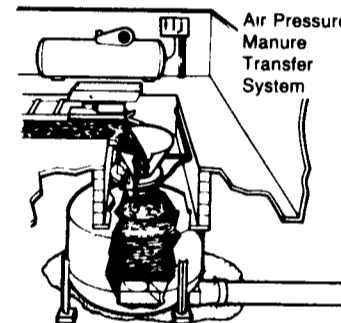

Plus much more. See us soon for full details.

Liqui-Stor™ tanks

Side mount pumps

Stationary and portable shredder pumps

Oxx™ piston pumps

Tank-R™ spreaders

Air Pressure Manure Transfer System

The Liqui-Stor™ tank completes the liquid manure management system that can help you save time, labor and nutrients when handling your valuable manure resource. Includes a variety of equipment for collecting, delivering, pumping, agitating, hauling, broadcasting and injecting. The right size and capacity for your operation. Plus features that add up to years of dependable performance. See us for the performance leaders... in systems and service.