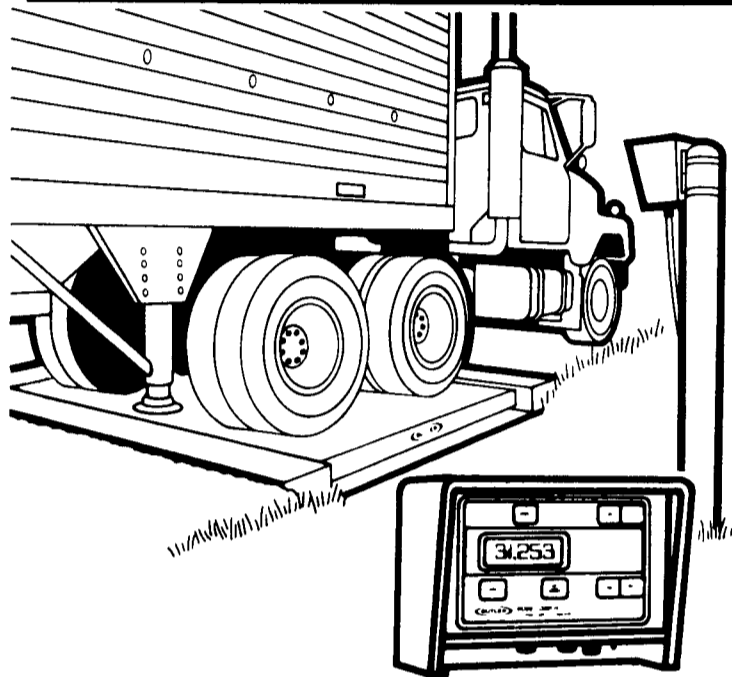

builds performance leaders

The "easy weigh"

Now you can get the accurate weight information you need, load after load, at a fraction of the cost of other scales. That's the "easy weigh" . . . with Butler Scale Systems. And you get:

- Standard 7 x 10 ft. platform with 1/2% accuracy and 40,000 lb. capacity per axle
- Reliable operation, year 'round
- Assurance of maximum weights without inefficient underhauling or risking fines for loads over legal limits
- Shock-resistant strain gauge load cells for long-lasting, dependable performance
- Choice of electronic scale indicators