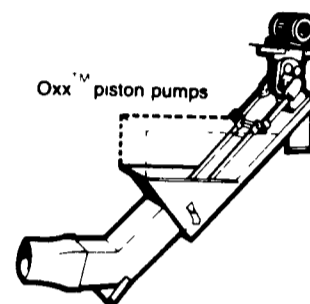

Stationary and portable shredder pumps

Air Pressure Manure Transfer System

Oxx™ piston pumps