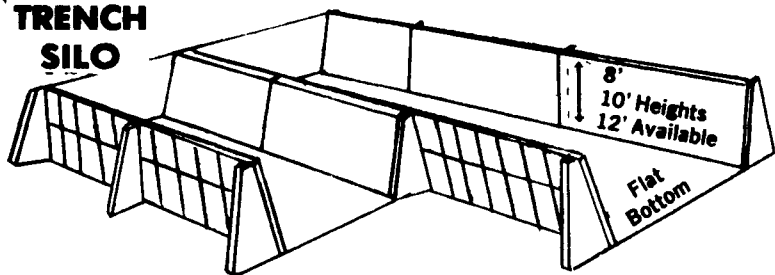

TRENCH SILO

PANEL-STRUCT, INC.

853 Buchanan Trail East
Greencastle, Pa. 17225
PHONE 717-597-4994

CUSTOM DESIGNING FOR YOUR PRE-CAST NEEDS
FOUNDATION WALLS, MANURE PITS, INSULATED PANELS

Movable
And
Expandable