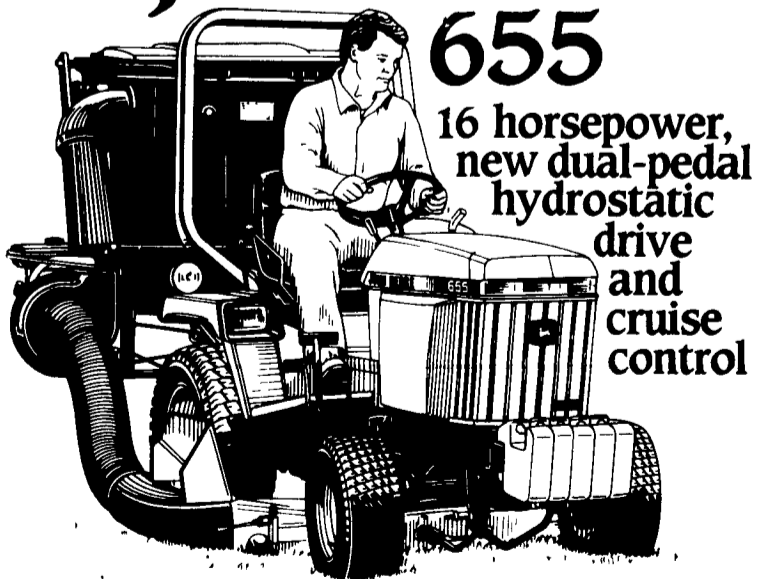

# John Deere row-crop tractor savings countdown

We have a good selection of John Deere 4050 through 4850 Row-Crop Tractors that you can buy at huge savings. The earlier you buy, the more you can save. See us for details.

## John Deere 655

16 horsepower, new dual-pedal hydrostatic drive and cruise control

Unique dual-pedal hydrostatic drive lets you change speed and direction on the go, in high or low ranges. That and standard cruise control keep your hands free for steering and other operations... keep you productive with less fatigue. Quik-Tatch feature lets you switch attachments in two minutes. Liquid-cooled 3-cylinder diesel. Optional front-wheel drive. Call for a demonstration.

### A John Deere Portable Generator

Having a generator is at least an important convenience and may be an absolute necessity. Choose yours from six models: 550 to 3200 starting watts. Gas engines with easy-starting features. Stop in and see.