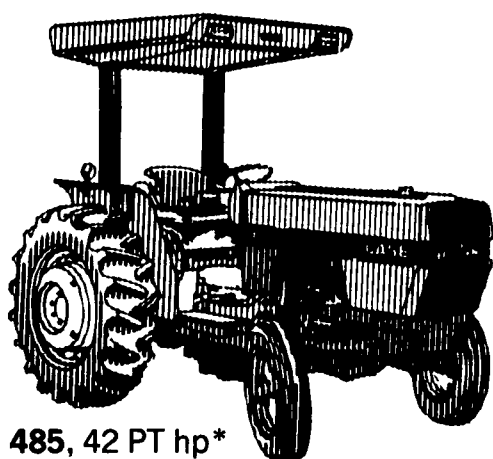

Case International 85 Series Tractors

885, 72 PTO hp*

Choose from 14 different ways to get your work done right

You can fit your needs exactly with an 85 Series tractor because you choose from four horsepower ranges, in row crop, utility, low-profile, and mechanical front drive models. That's why 85 Series tractors fit so well into any type or size of operation. Dairy, beef, row crops, small grain, orchards and vineyards - small acreages or big spreads. These tractors produce in a big way in so many ways on so many farms.

With their high-torque power and efficient transmissions, they'll never get "lost" in a big field. And their compact size allows them to work in tight quarters that are off limits to larger units. Get one and you'll use it more days per year than any other tractor you own.