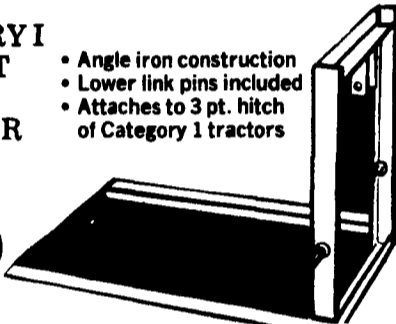

- Use In Moving Irrigation Systems, Etc.
- Seeding w/Mounted Spinner Seeders
- Spraying
- Pulling Carts
- Hauling Feed In Rear Carrier Racks

BALER TWINE IN STOCK

SAVE! SAVE \$\$\$ NOW!

- Good Quality Clover Baler Twine
- No. 1 Quality Sisal Twine - 9,000 Ft., 10,000 Ft.

CATEGORY I 3 POINT LIFT CARRIER

- Angle iron construction
- Lower link pins included
- Attaches to 3 pt. hitch of Category 1 tractors

ONLY \$45.00 In Stock

Factory Fresh, Just Arrived TAG-A-LONG TRAILERS