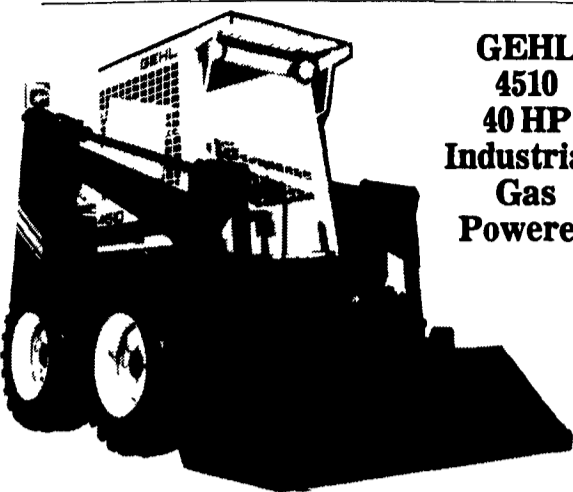

It's Here Now... A Big, Discount PRICE-CUTTING SUPER SAVER SALE On State-Of-The-Art Quality Gehl All Hydrostatic SKID STEER LOADERS..... UP TO 40% OFF

Haul On Your Pickup Truck

Gehl 3310

• New Gehl Model 3310, 20 HP w/5.70x15 Tires And 48" Wide Bucket, SN#1295

One Only List Price \$12,141

DISCOUNT SALE PRICE ONLY

\$6,840

SELF-LEVELING SKID LOADER

GEHL 4510 40 HP Industrial, Gas Powered

← 65" Wide →
w/65" Bucket, 10.00x16.5 Tires
List Price \$17,000 Plus
DISCOUNT SALE PRICE.... \$11,826

Just Arrived

NEW GEHL 3410 DIESEL SKID LOADER

w/A New 3 Cylinder Diesel Engine **\$9,395 Come & See!**

GEHL®

Gehl 6620

← 72" Wide →
Operating Capacity Of 2,050 Lbs.

• New Gehl Model 6620, 60 HP w/12.00x16.5 Tires And Hi-Capacity 72" Bucket, Standard Equipped w/Front Aux. Hydraulics & Working Lights

THE FARM WORKHORSE IS NOT A TOY & IS WAITING TO WORK FOR YOU!

Brand New American-Built SASQUATCH 9 H.P. 3 WHEELER

w/Heavy Duty Variable Speed And Reverse For Only **\$1,750**

ONLY \$1,495

MANY USES, INCLUDING: