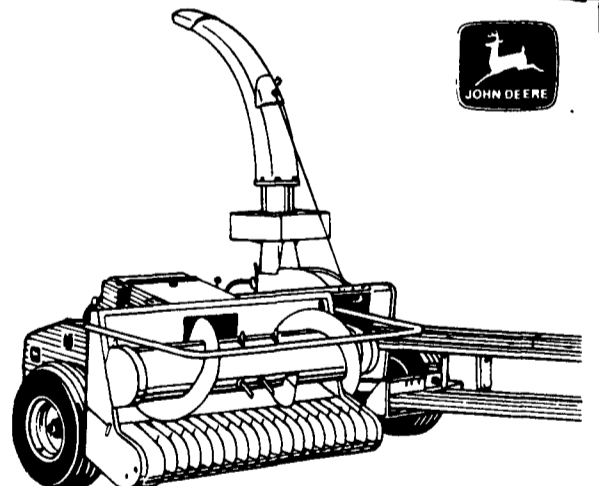

**CHECK THESE PRICES**

**ROLLER CHAIN  
American Made**

**\$2.50 per foot  
#60**

Replace worn chain before you start planting. Avoid frustration and lost time caused by chain breakage.

**PLATFORM  
AUGER FINGERS**

**\$2.90**

**PART NO. H102724**  
John Deere field tested fingers and bearings are surface hardened for shock resistance and long wear.

## EXCLUSIVE FEATURES

**John Deere 3950 Powr-Mizer  
Forage Harvester lets you get  
all the yield from your field**

The John Deere 3950 Powr-Mizer Forage Harvester has the exclusive features you need to get more of your crop into the wagon and silo.