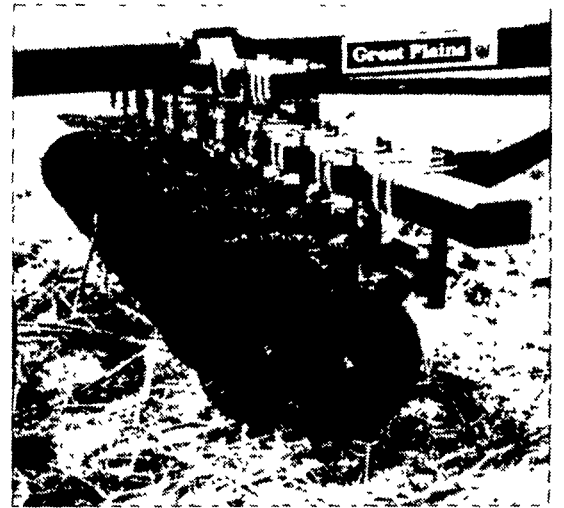

ACCURACY

The Pivot Between The Coulter Unit And The Drill Allows The Disk Opener To Track Exactly In The Slot Cut By The Coulter Even On Sidehills Or Around Curves.