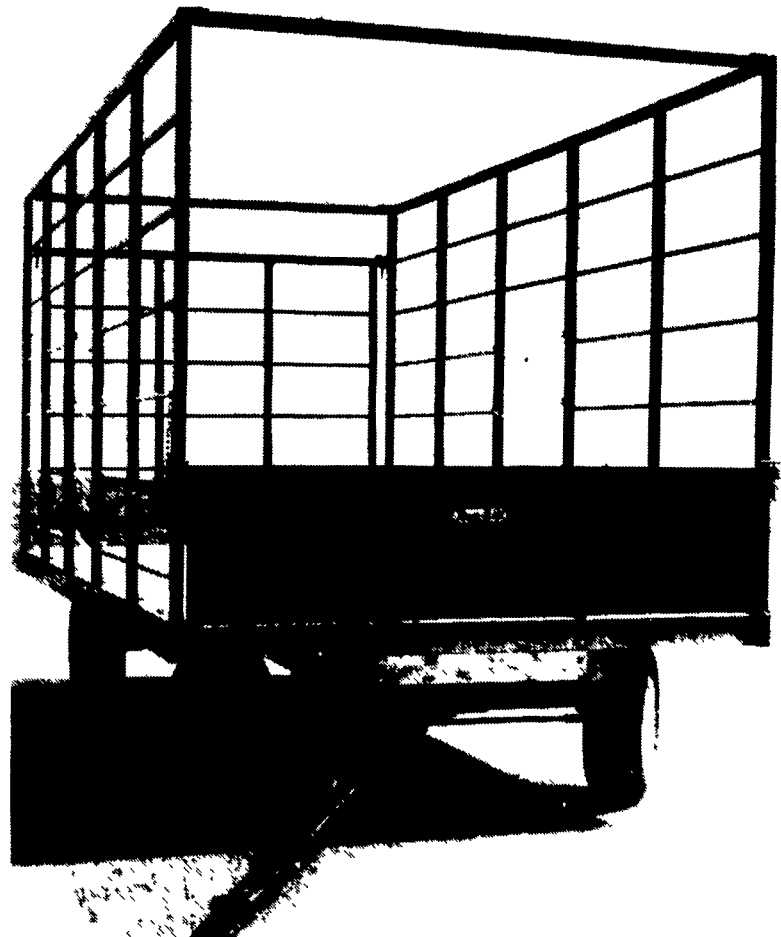

THE ORIGINAL STEEL BALE WAGON MADE WITH SQUARE STEEL TUBING

CHECK THESE FEATURES AGAINST
ANY OTHER BALE WAGON —
YOU'LL FIND OURS IS THE BEST!

- ....Eight foot wide inside by Eighteen feet long.
- ....Rugged square steel tubing.
- ....Fold down front gate w/diamond plate platform.
- ....Swing-out tailgate.
- ....Unload from side, front or rear.
- ....Solid oak floor.
- ....Eight ton running gear w/universal bearings.
- ....With New 9.5Lx15 tires.
- ....Backed by Hooper Parts and Service.

Don't Settle For Less Than The Best

CALL US TOLL FREE FOR A PRICE

1-800-233-0165
MD, NJ, DEL, NY

1-800-732-0017
PA Only