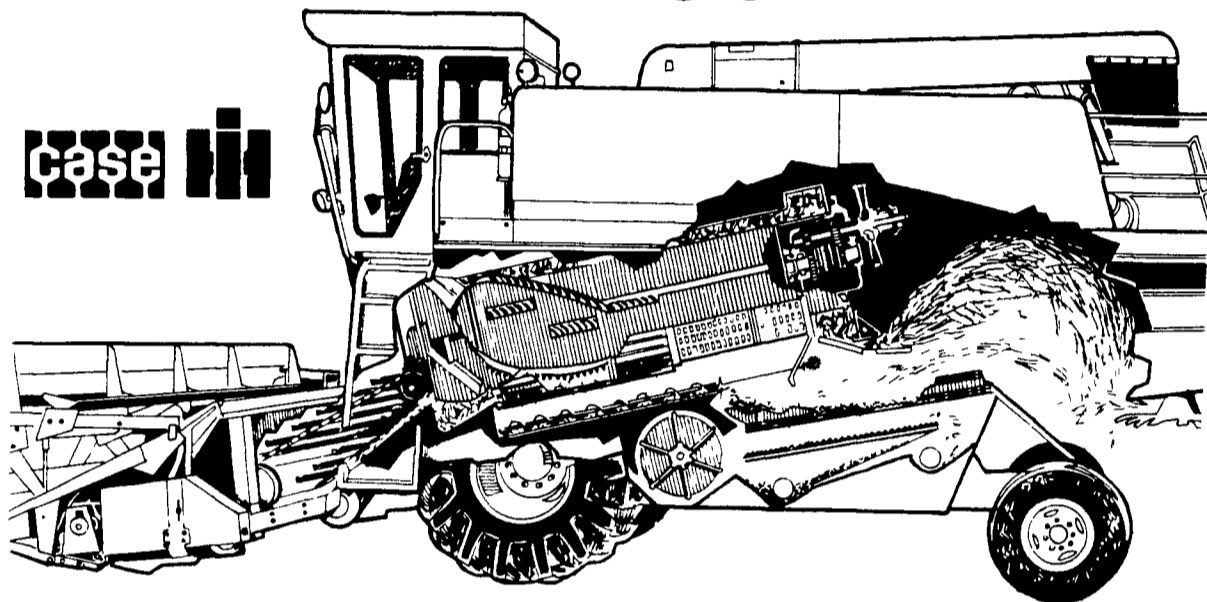

BUY YOUR NEXT COMBINE FROM

The Secrets To Case International Axial-Flow Combine Success In The East...

FEWER MOVING PARTS...

HIGHER QUALITY GRAIN...

HOOBER COMBINE SERVICE...

The one moving part in Axial-Flow's entire threshing/separating process is the single large-diameter rotor. Nothing more. No cylinder, beaters or straw walkers. There's far less that can break or need maintenance. That's Axial-Flow combine simplicity.

Axial-Flow helps bring top price at the elevator. It handles grain more gently. Less crackage and dockage. You'll combine higher moisture grain at faster ground speeds for a quicker harvest. That's Axial-Flow performance.

Axial-Flow Combines for every crop. Designed to harvest over 100 different crops including corn, soybeans, wheat, sorghum and others. All popular grain header sizes plus 4 to 8-row corn heads.

HOOBER COMBINE SERVICE SPECIALISTS KNOW COMBINES. For nine years Hooper's 3 combine mechanics have been working with Axial-Flow technologies. A **COMBINE BOUGHT FROM HOOBER IS BACKED BY PEOPLE WHO KNOW AND CARE.**