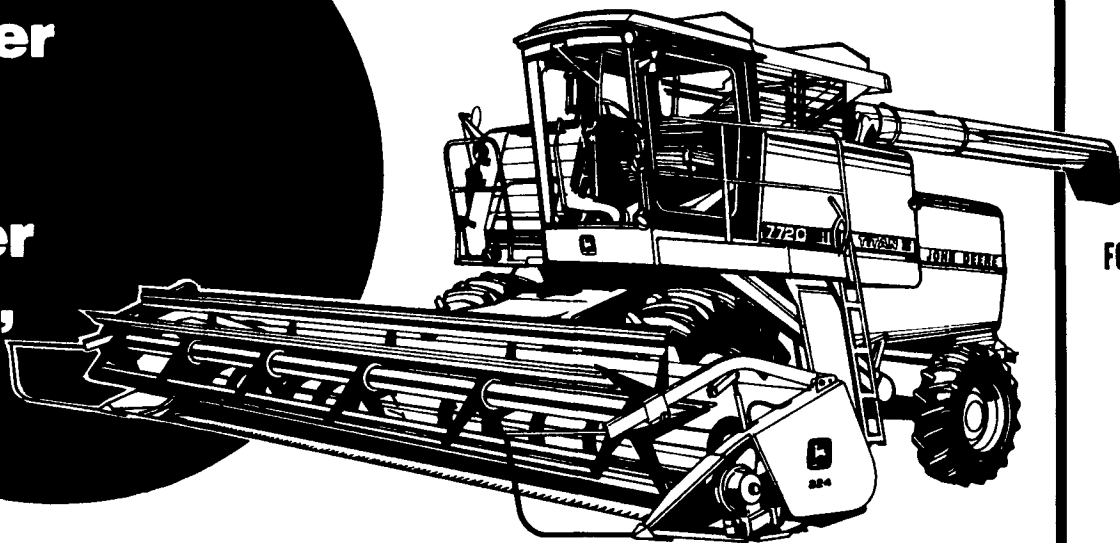

**"The sooner you buy the bigger you save" SALE**

## Vertical Path Boom. A leap ahead in loader logic.

**New John Deere skid-steer loaders give you up to 30% more reach**

Boom arch is eliminated! John Deere's Vertical Path boom lifts loads up and out. So you've got up to 30% more forward reach than most other skid-steers for good truck loading ability.

These new John Deere skid-steers also have 30% more lift per pound of weight than conventional units, thanks to high strength steel and uniframe construction.

And they run the ground well. A low center of gravity, low profile and long

wheelbase provide the stability for better rough-terrain performance and faster travel. Hydrostatic drive allows precise speed control. Shorter overall length and narrower width make for superior maneuverability. Two-lever steering and foot controls increase operator efficiency.