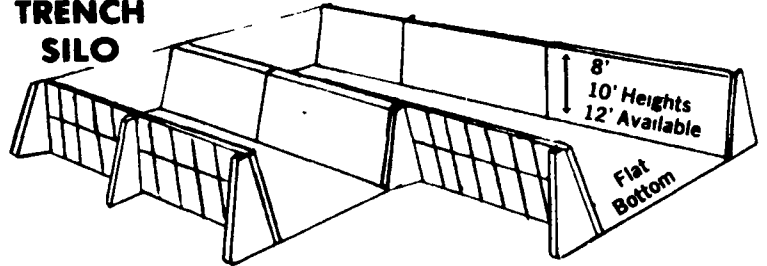

**TRENCH
SILO**

PANEL-STRUCT, INC.

853 Buchanan Trail East
Greencastle, Pa. 17225
PHONE 717-597-4994

CUSTOM DESIGNING FOR YOUR PRE-CAST NEEDS
FOUNDATION WALLS, MANURE PITS, INSULATED PANELS

Movable
And
Expandable

CENTER-BUNK

We Deliver
And
Install