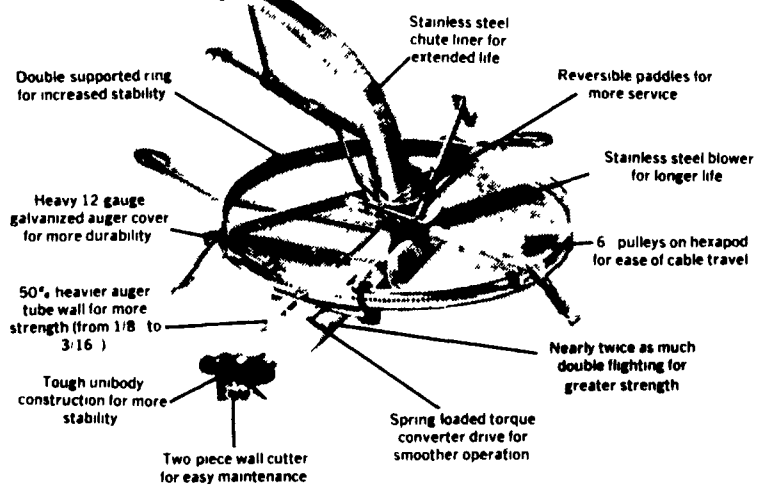

**Here come the New
Low-Vibration Star-Tracs®
from Starline® !**

JUNE DAIRY MONTH SPECIAL ON SILO UNLOADERS

Extra-Special - One Only
18', Ring Drive, 6,000 Unit, w/Stainless
Steel Blower, Complete **$4,750**

DONALD R. NISSLEY

RD #1, Willow Street, PA
(Corner of Rt. 272 S. & Byerland Church Rd.)
(717) 786-7654

Full Line Parts Department For Starline

Sollenberger Silos Corp
Box N, Chambersburg, PA 17201

Please send information on:

- ☐ 1 Bottom Unloading Concrete Silos
- ☐ 2 Top Unloading Concrete Silos
- ☐ 3 Upright Bunker Silos
- ☐ 4 Manure Pits
- ☐ 5 Feed Bunk
- ☐ 6 Cattleguards

Name _____
Address _____ Co. _____
City _____ State _____ Zip _____
Phone _____ Best Time To Call _____