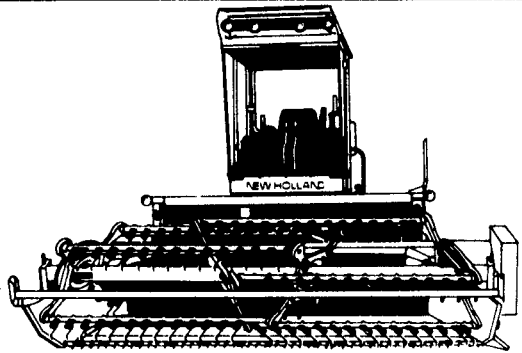

BUSH-HOG **NEW IDEA**

GEHL **case** **HEDLAND MARTIN**

TRACTORS: Cub Lowboy with mower and blade; Cub with mower; MH pony with cult. and mower; MF 65 with loader; Super C with loader; Super A with cultivator; Moline with loader; Oliver 55.

BALERS: 68 NH; 268 Skyliner with thrower; AC Vermeer round.

EQUIPMENT: Woods wing fold mower; Gehl flail chopper; corn planters; disc harrows and roller harrows; 1 & 2 row transplanter; NH rake & mower; hay tedder; Ford 3 pt. mower.

Lots of equipment not listed.

C.E. KEENER

1531 Manheim Pike, Lancaster
Call 717-898-7446 evenings

GOOD USED FARM EQUIP.

18' Steel Hay Rack Wagon, New $1,450
JD 337 Baler, Baled 3,400 Bales $6,500
Kewanee 15' rotohoe, 3 pt. $550
NH 489 Haybine, Brand New, Never Used $7,450
NH 489 Haybine $3,200
Woods 72, 3 Pt. Rotary Cutter, 6' $750
Int. 990 Haybine, 9' $1,200
NH 477 Haybine, 7', Nice $2,600
NH #25 Blower, 540 RPM $550
IH 370, 10' Transport Disk $600
Pequea Hay Tedder, 7' PTO (New) $1,275
(2) Hay Rack Wagons, 16' Like New. . $1,150 ea.

WILL TRADE
Can Deliver
717-933-8134

INDLES MOUNTAINS EQUIPMENT COMPANY

RD #2, Box 401, Troy, Penna. 16947

(717) 297-4246

Specializing In Manure Storage And Handling Equipment Also Barn Equipment Major Brands Including U.S. And Canadian

Mail In Coupon For Additional Information

Name _____
Address _____
City _____ State _____ Zip _____
Phone _____

New 1495 NH SP Haybine
Fully Equipped

List Price $40,750
Sale Price $33,500

NH Dividend For Cash Minus $1,000
OR
Low APR Interest
OR
0% Interest 12 Months

Shover's
Loysville, PA
717-789-3117